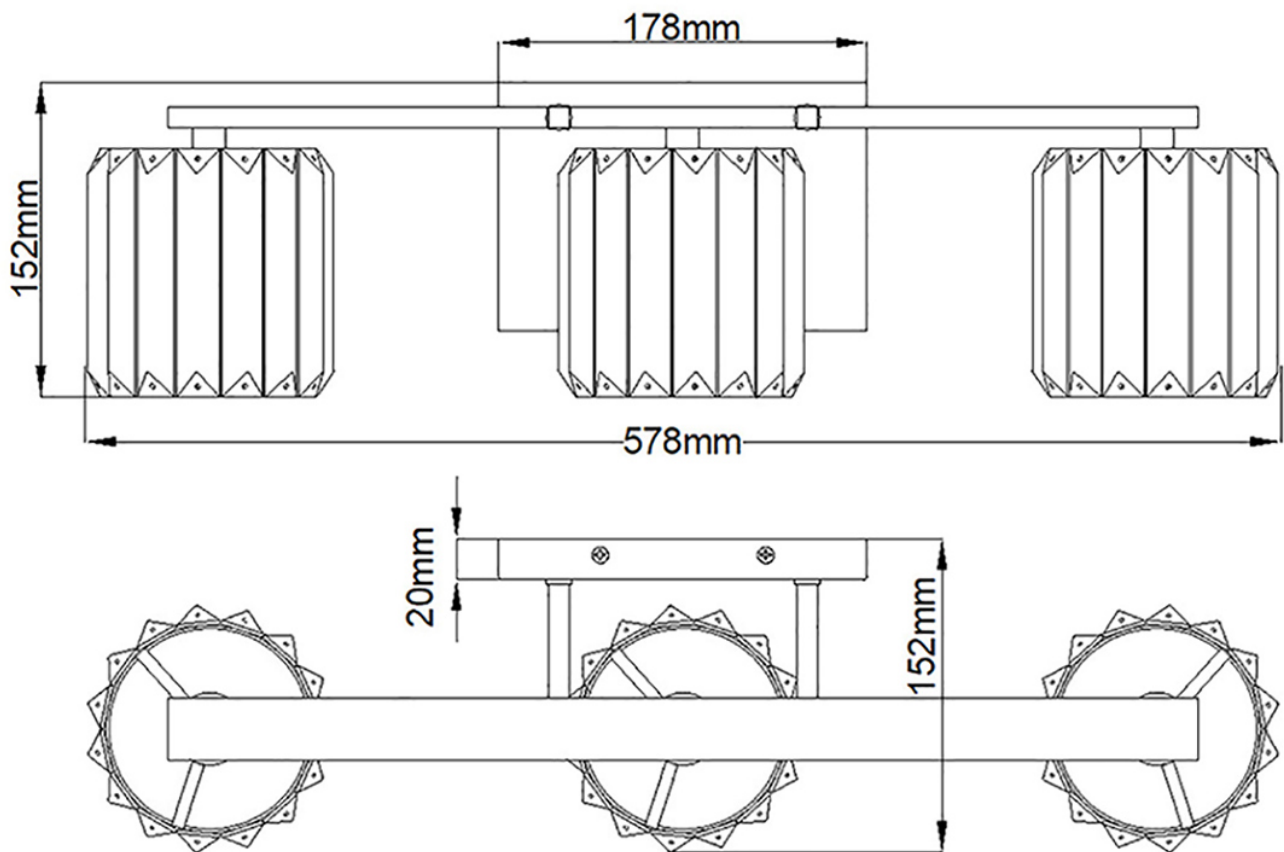

Quoizel Lighting - Divine - QZ-DIVINE3-PC-BATH - LED Chrome Clear Crystal Glass 3 Light IP44 Bathroom Wall Light

CONTACT