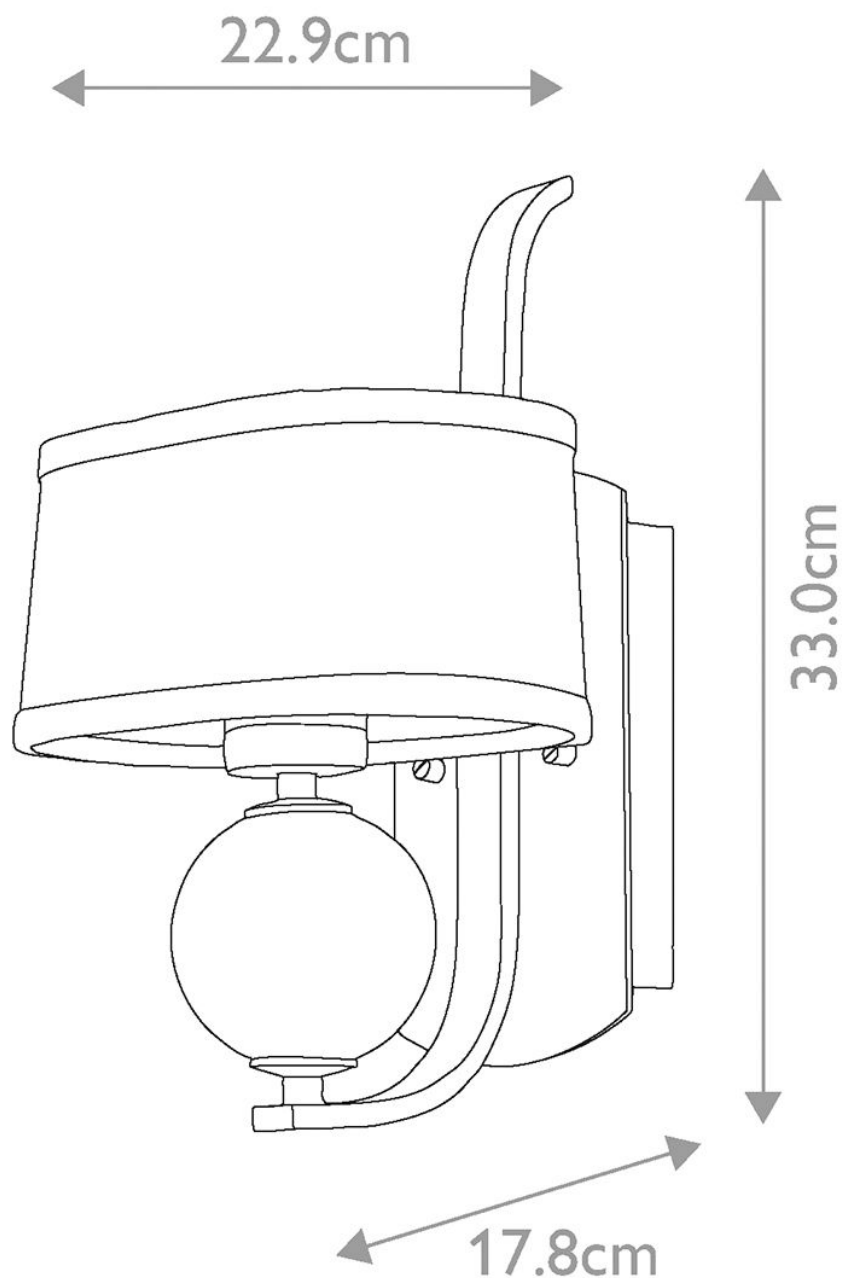

Quoizel Lighting - Gotham - QZ-GOTHAM1-BB - LED Brushed Brass Clear Glass Cream Wall Light

CONTACT