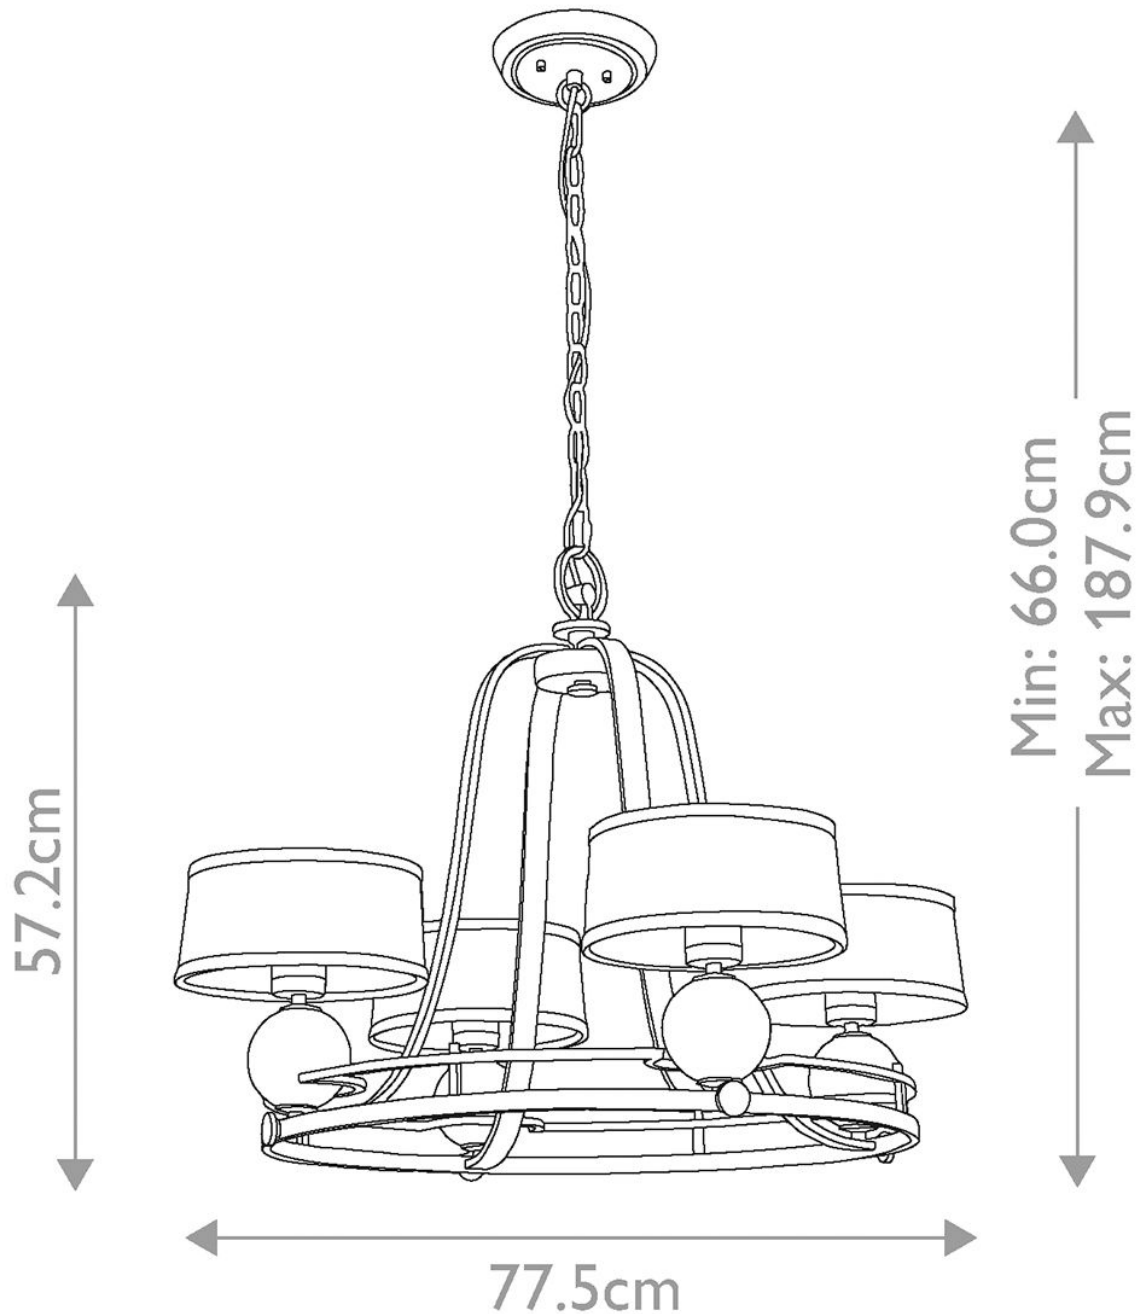

Quoizel Lighting - Gotham - QZ-GOTHAM4-BB - LED Brushed Brass Clear Glass Cream 4 Light Chandelier