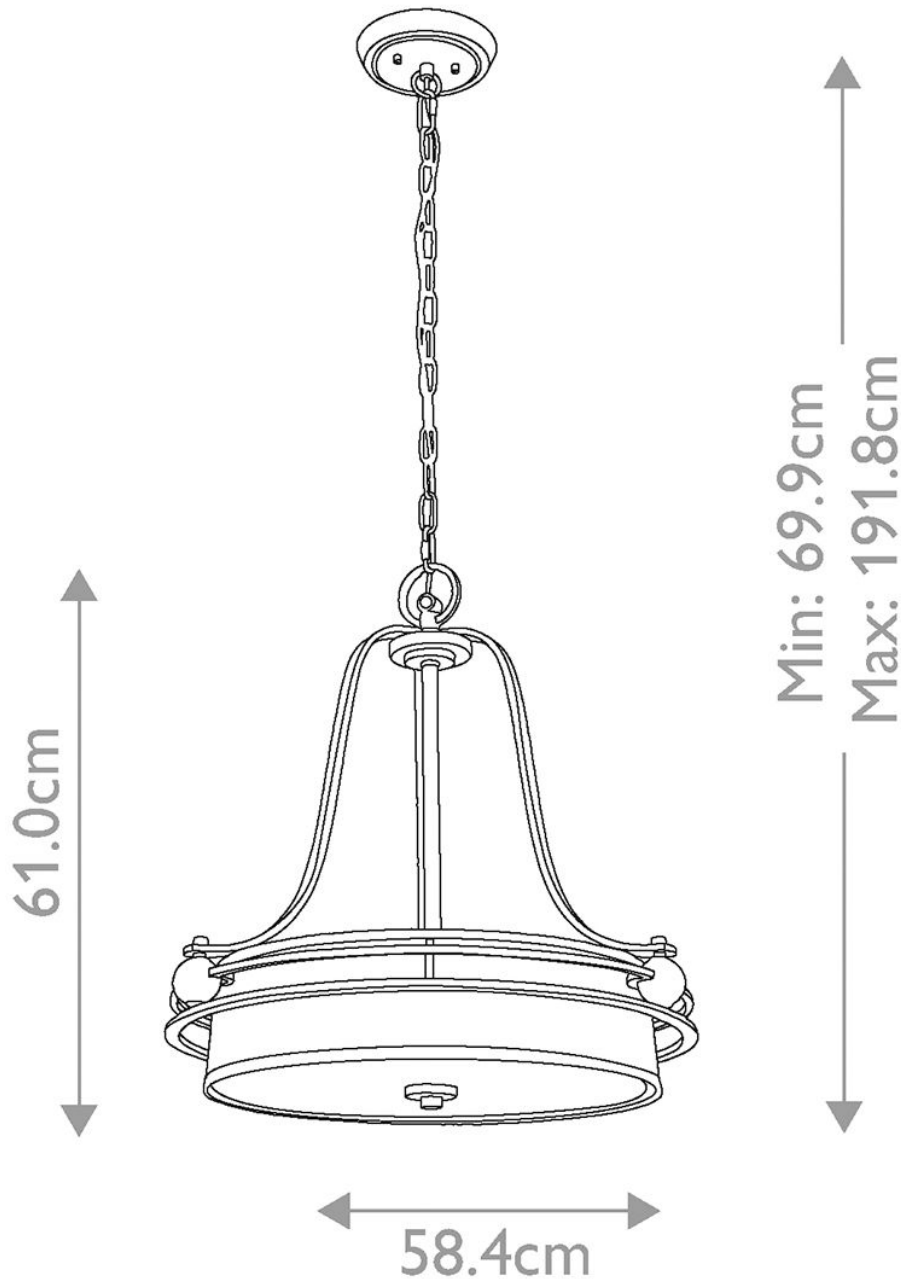

Quoizel Lighting - Gotham - QZ-GOTHAM-P-BB - Brushed Brass Clear Glass Cream 4 Light Ceiling Pendant Light

CONTACT