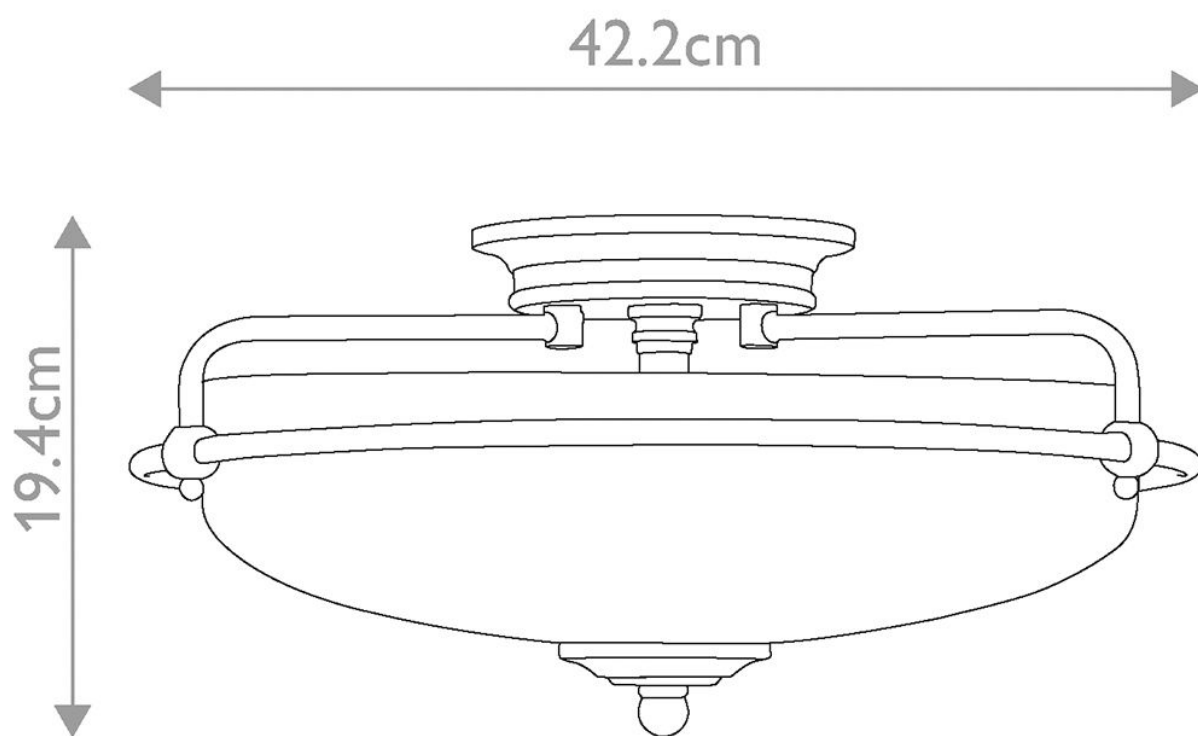

Quoizel Lighting - Griffin - QZ-GRIFFIN-F-C-PNAB - Palladian Bronze Clear Seeded Glass 3 Light Flush Ceiling Light

CONTACT