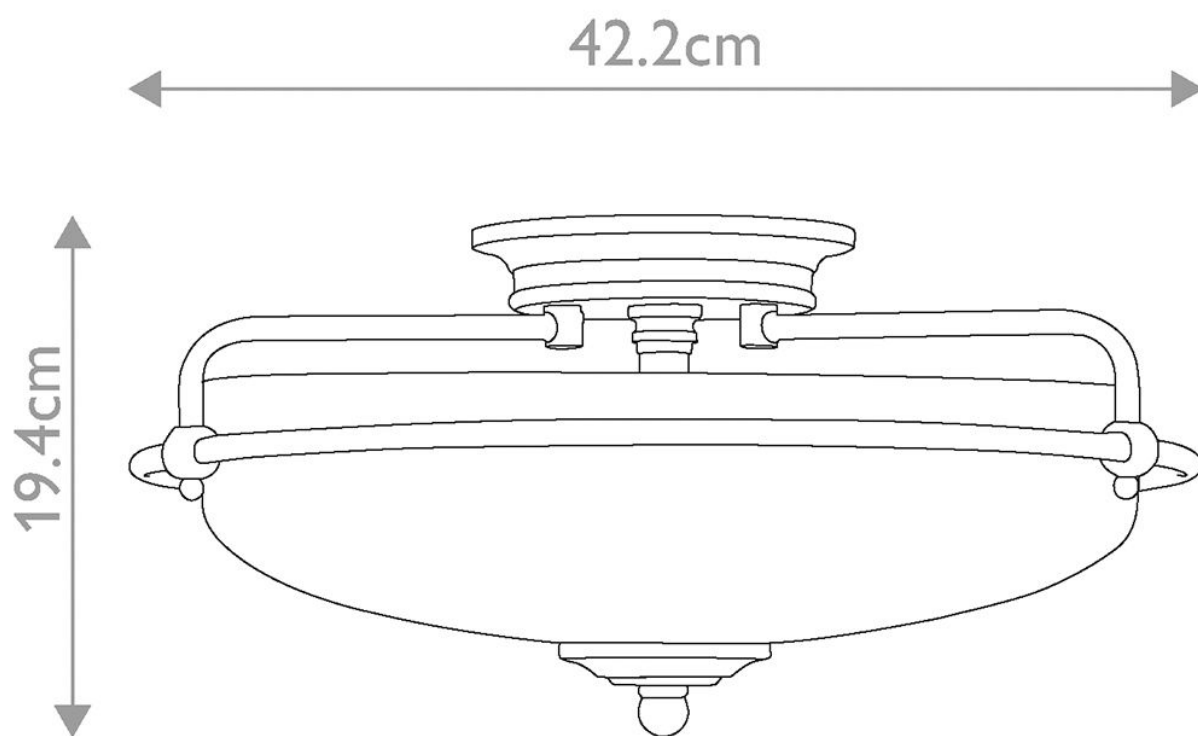

Quoizel Lighting - Griffin - QZ-GRIFFIN-F-PC - Chrome Opal Glass 3 Light Flush Ceiling Light

CONTACT