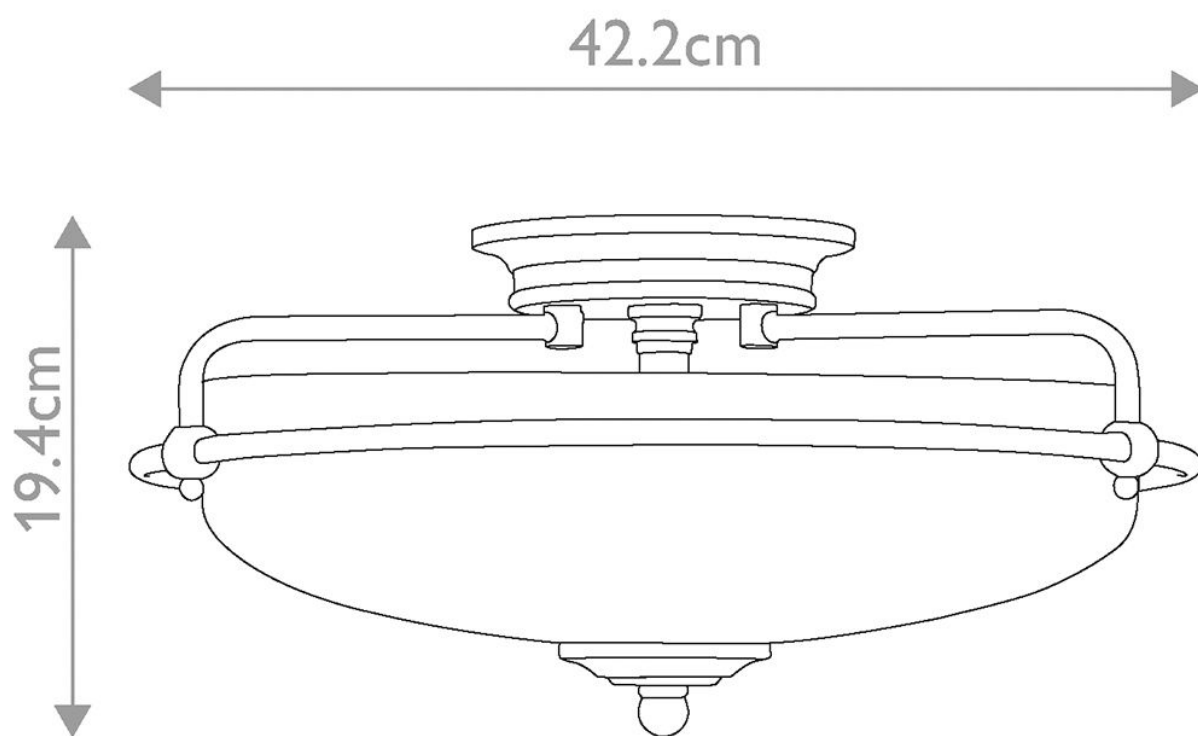

Quoizel Lighting - Griffin - QZ-GRIFFIN-F-PN - Palladian Bronze Opal Glass 3 Light Flush Ceiling Light

CONTACT