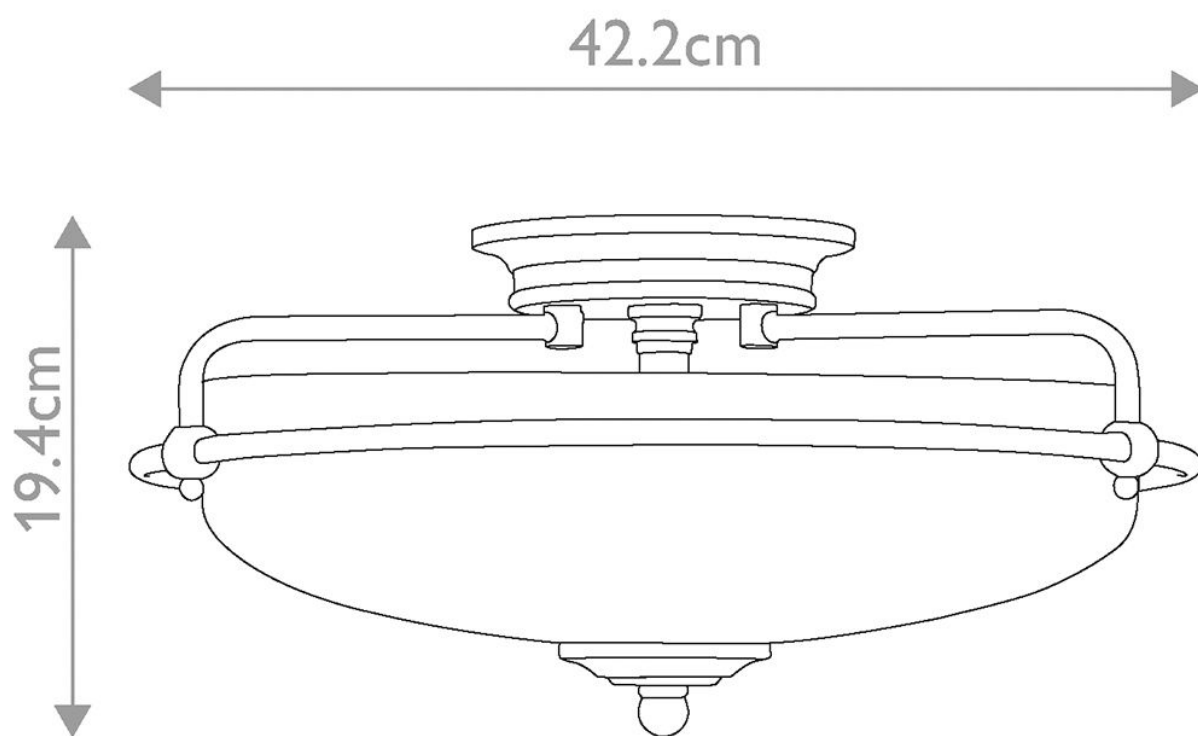

Quoizel Lighting - Griffin - QZ-GRIFFIN-F-WS - Brass Opal Glass 3 Light Flush Ceiling Light

CONTACT