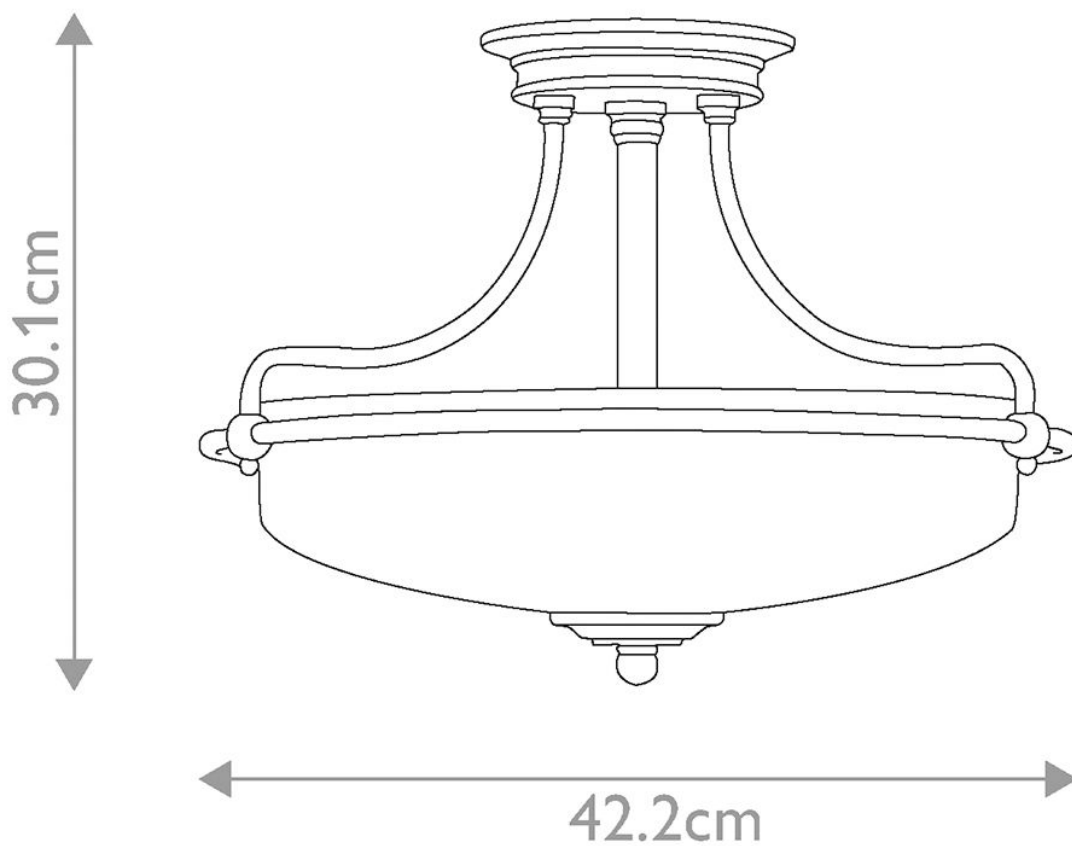

Quoizel Lighting - Griffin - QZ-GRIFFIN-SFM-C-PNAB - Palladian Bronze Clear Seeded Glass 4 Light Flush Ceiling Light

CONTACT