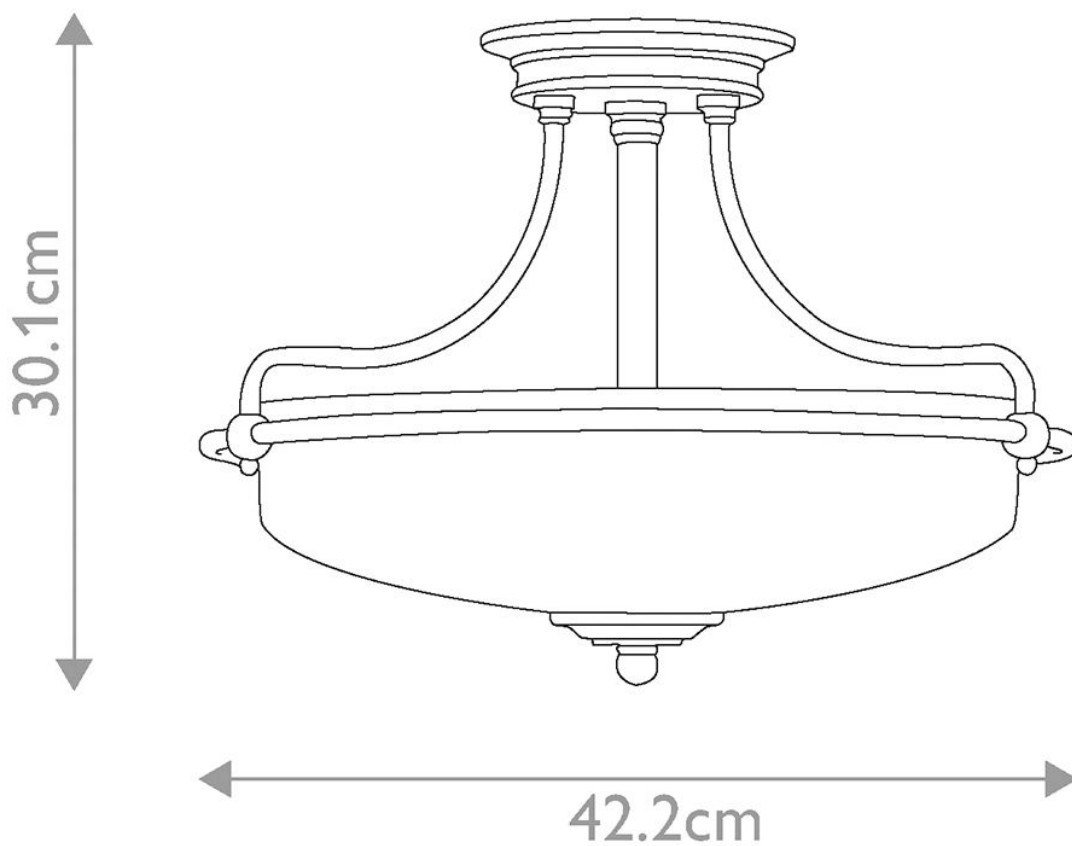

Quoizel Lighting - Griffin - QZ-GRIFFIN-SFS-C-PNAB - Palladian Bronze Clear Seeded Glass 3 Light Flush Ceiling Light

CONTACT