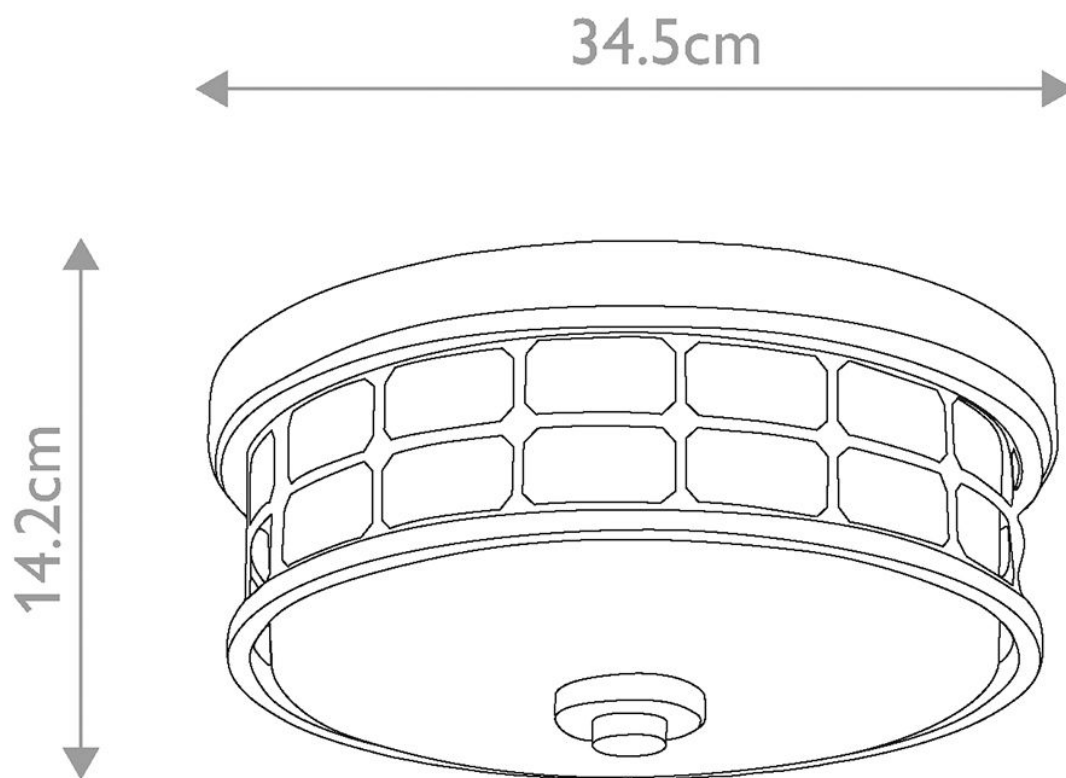

Quoizel Lighting - Guardian - QZ-GUARDIAN-F-PNBR - Natural Brass Opal Glass 2 Light IP44 Bathroom Ceiling Flush Light

CONTACT