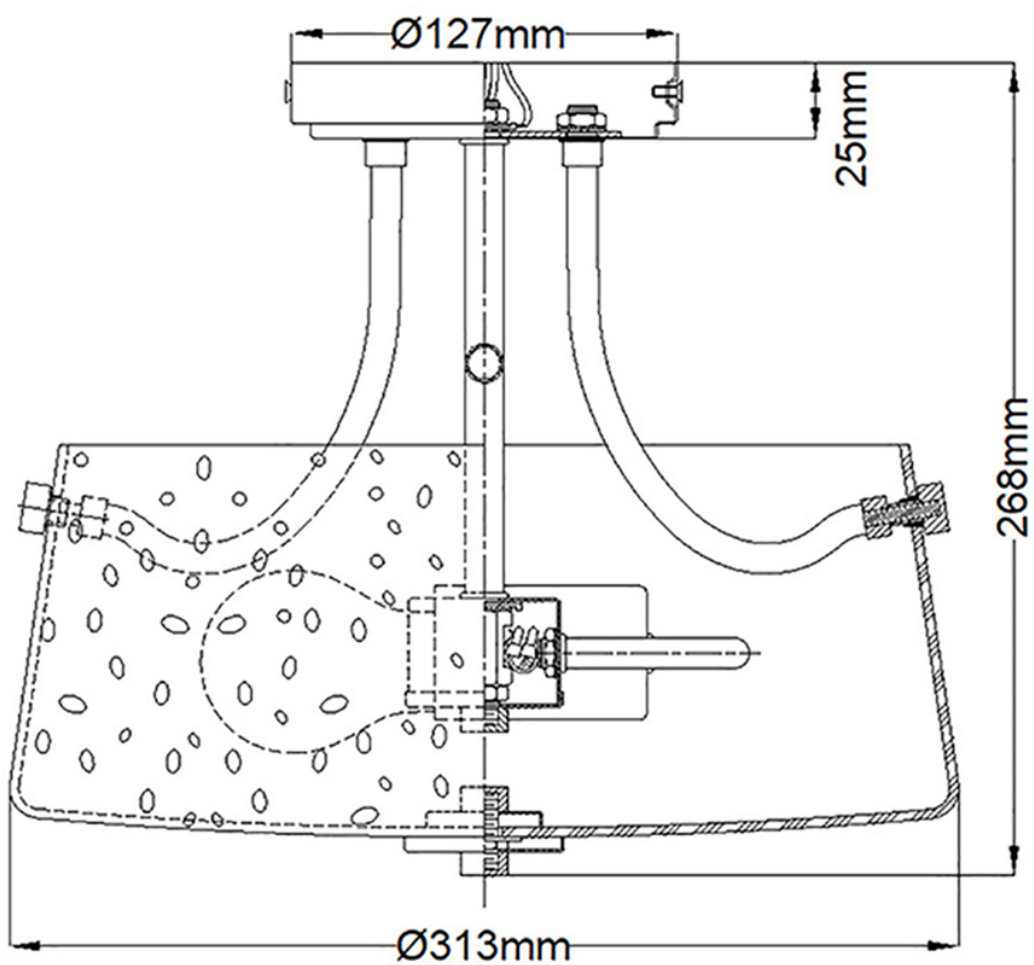

Quoizel Lighting - Hollister - QZ-HOLLISTER-SF-BB - Brushed Brass Clear Glass 2 Light Flush Ceiling Light

CONTACT