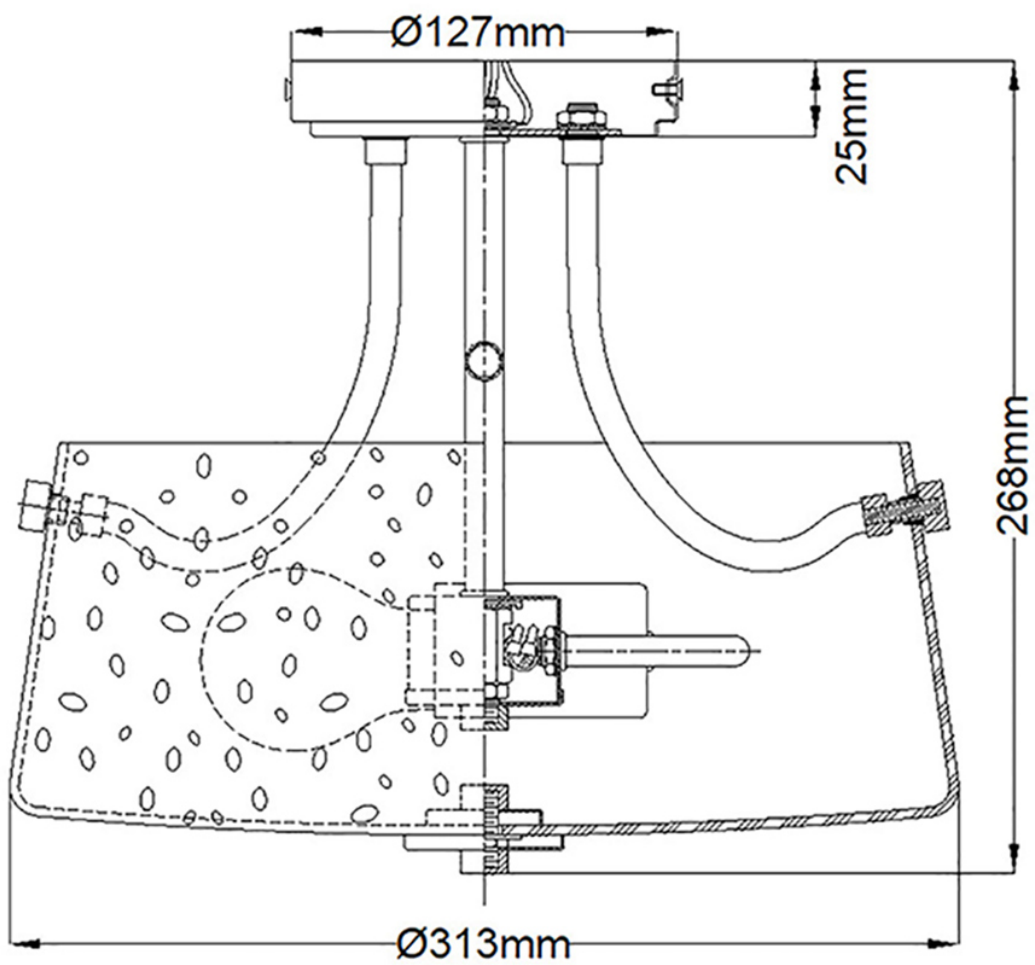

Quoizel Lighting - Hollister - QZ-HOLLISTER-SF-PN - Nickel Clear Seeded Glass 2 Light Flush Ceiling Light