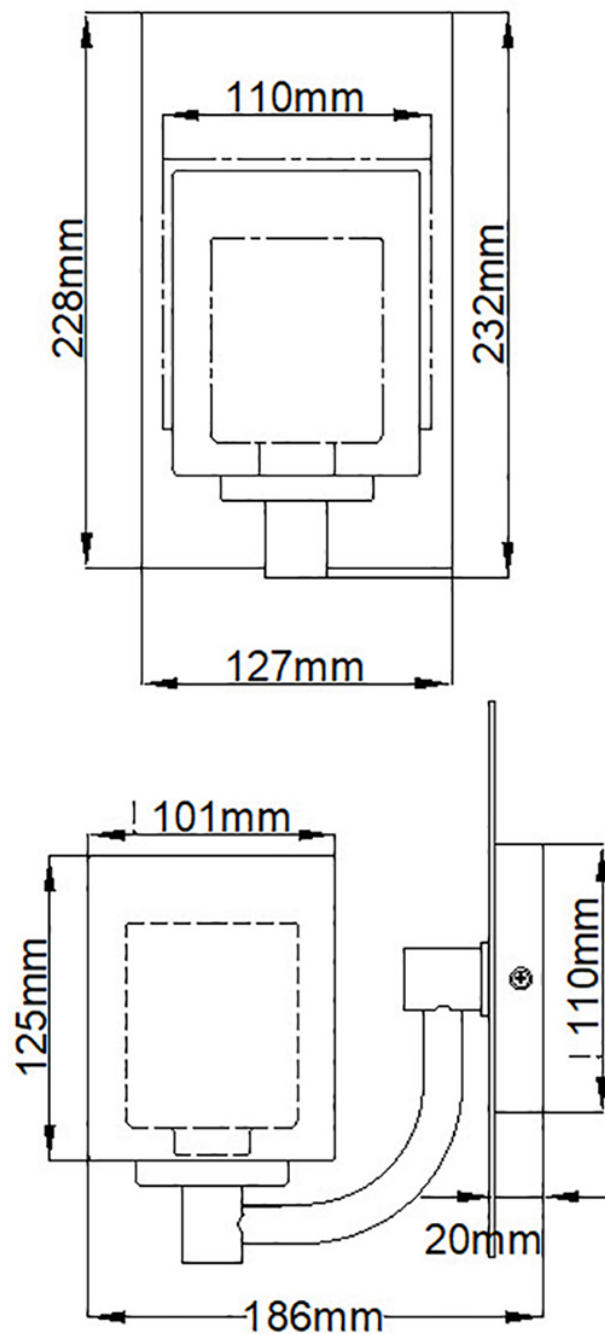

Quoizel Lighting - Kolt - QZ-KOLT1-PC-BATH - LED Chrome Clear Opal Glass IP44 Bathroom Wall Light

CONTACT