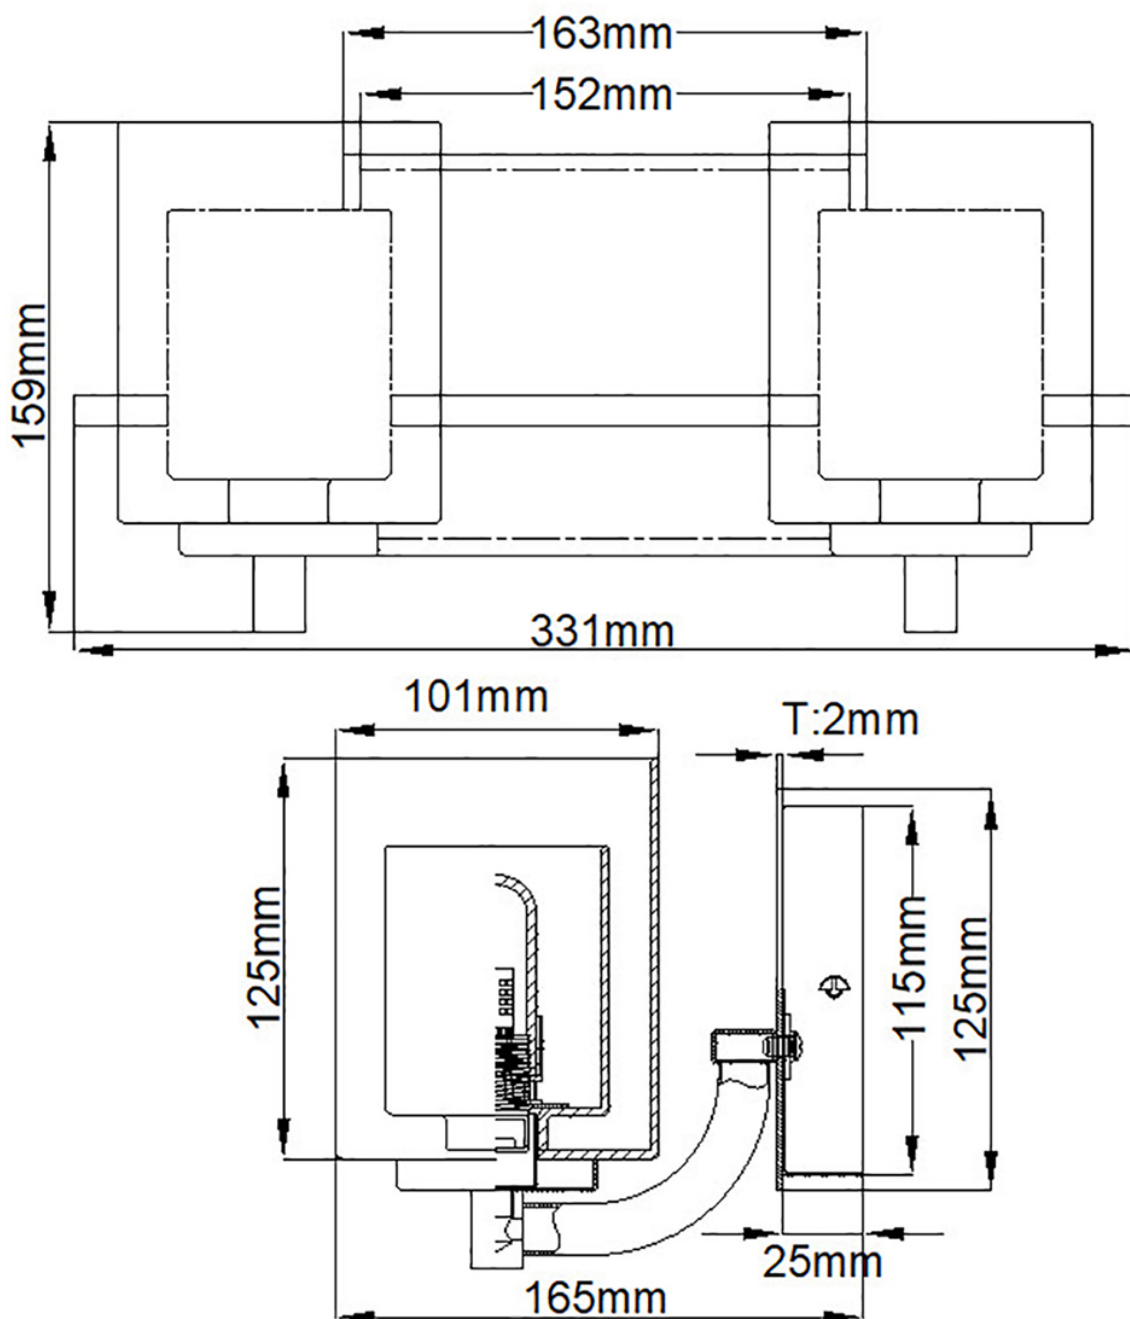

Quoizel Lighting - Kolt - QZ-KOLT2-PC-BATH - LED Chrome Clear Opal Glass 2 Light IP44 Bathroom Wall Light