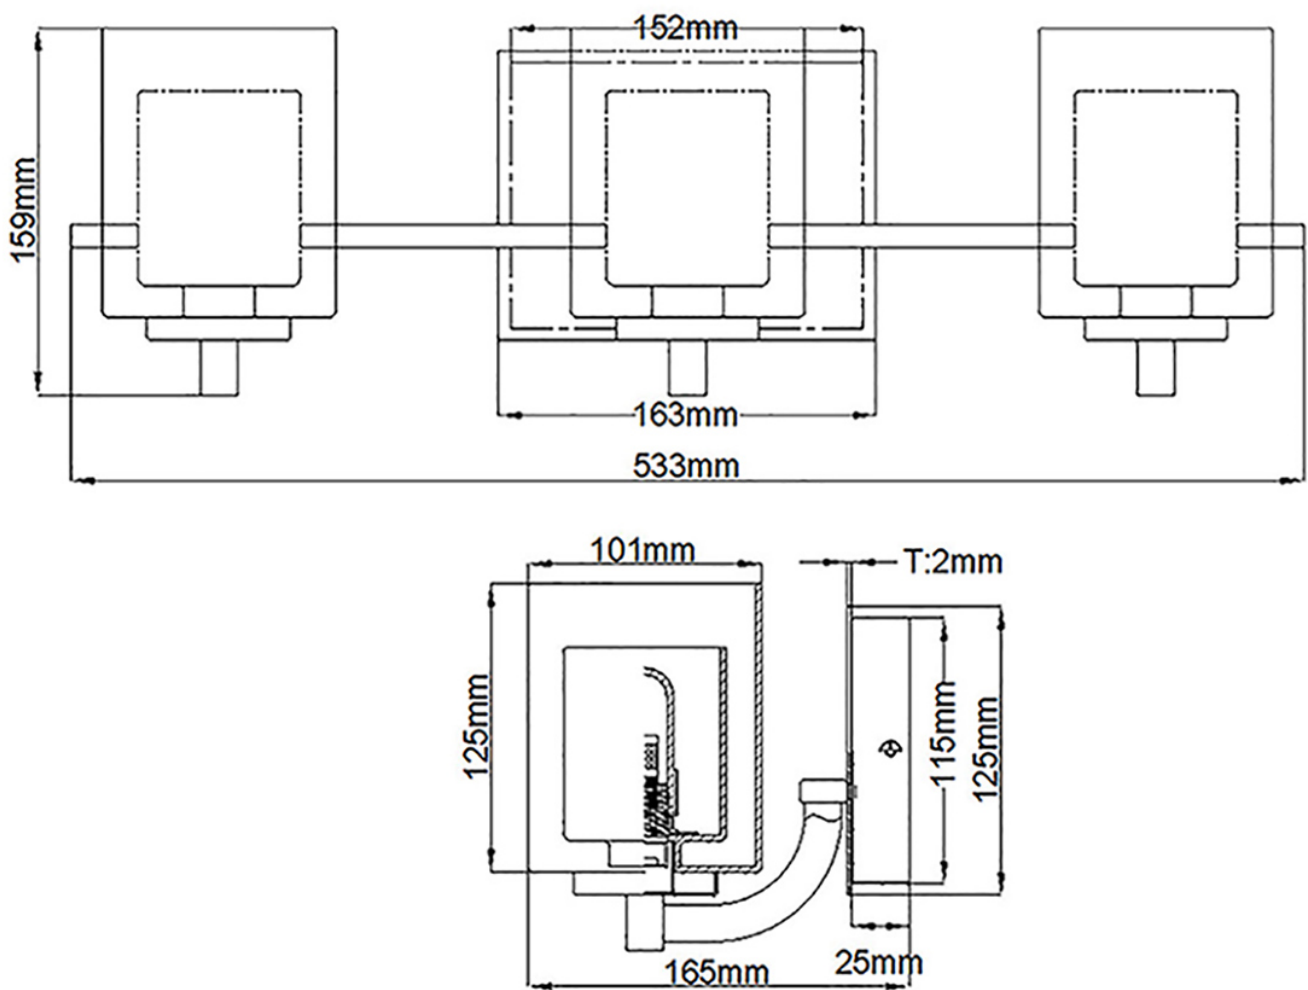

Quoizel Lighting - Kolt - QZ-KOLT3-PC-BATH - LED Chrome Clear Opal Glass 3 Light IP44 Bathroom Wall Light