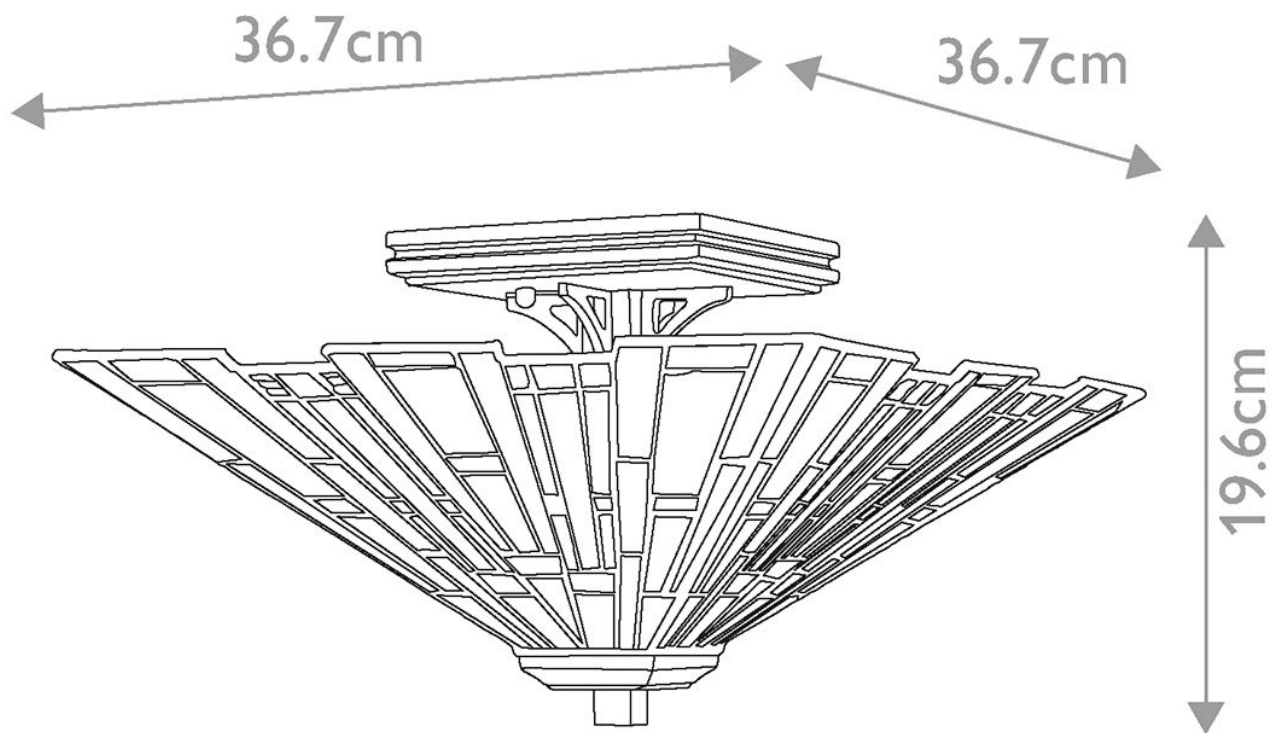

Quoizel Lighting - Maybeck - QZ-MAYBECK-F - Valiant Bronze Tiffany Art Glass 2 Light Flush Ceiling Light

CONTACT