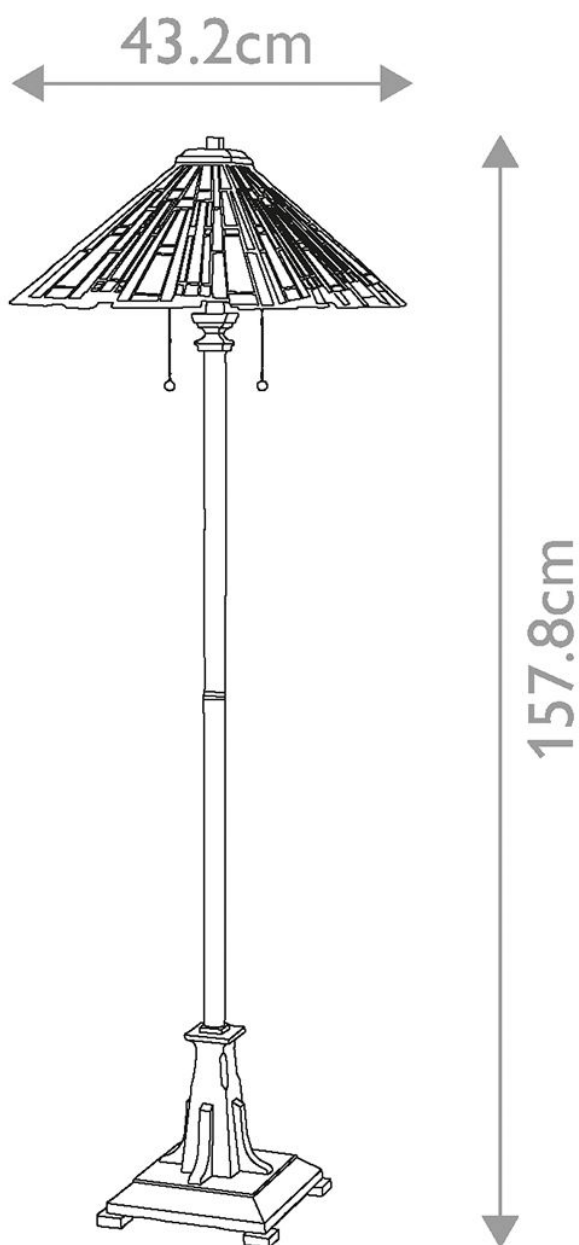

Quoizel Lighting - Maybeck - QZ-MAYBECK-FL - Valiant Bronze Tiffany Art Glass 2 Light Floor Lamp