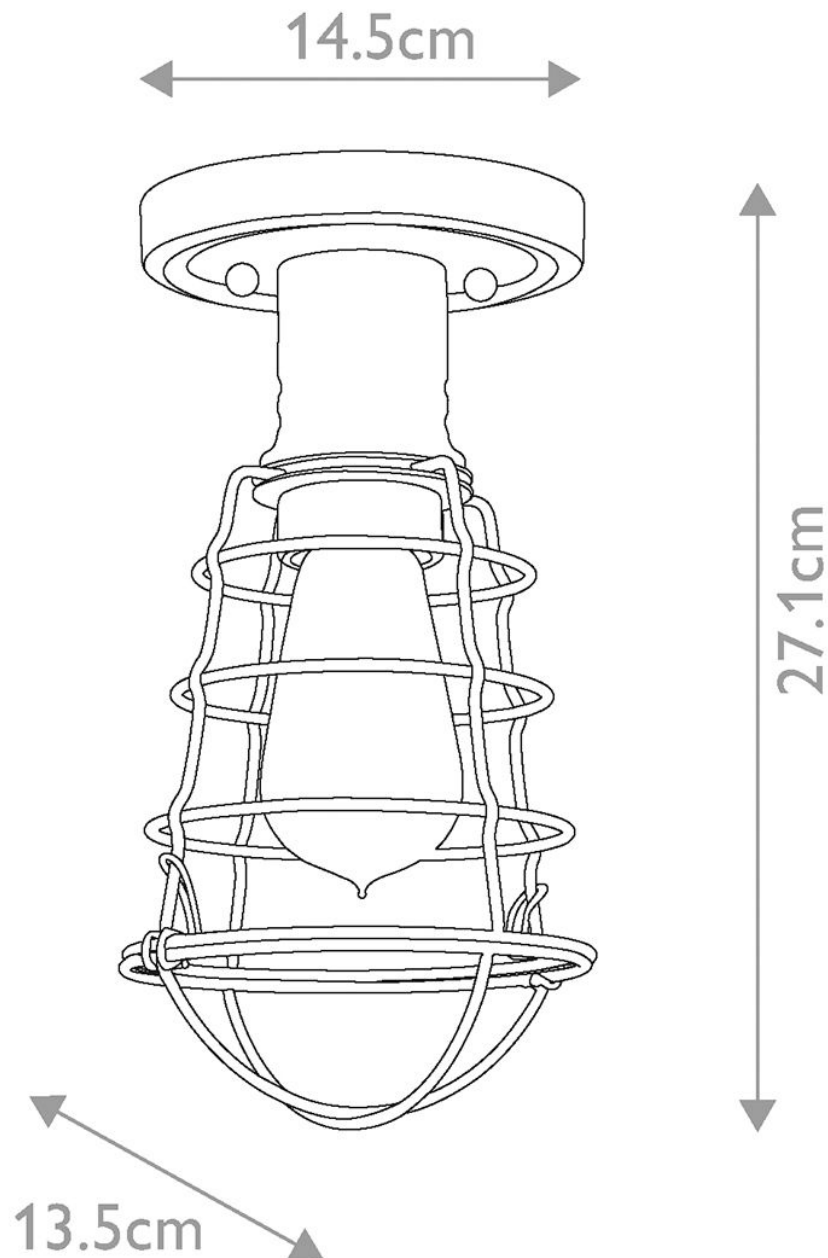

Quoizel Lighting - Mixon - QZ-MIXON-SF-BB - Brushed Brass Flush Ceiling Light