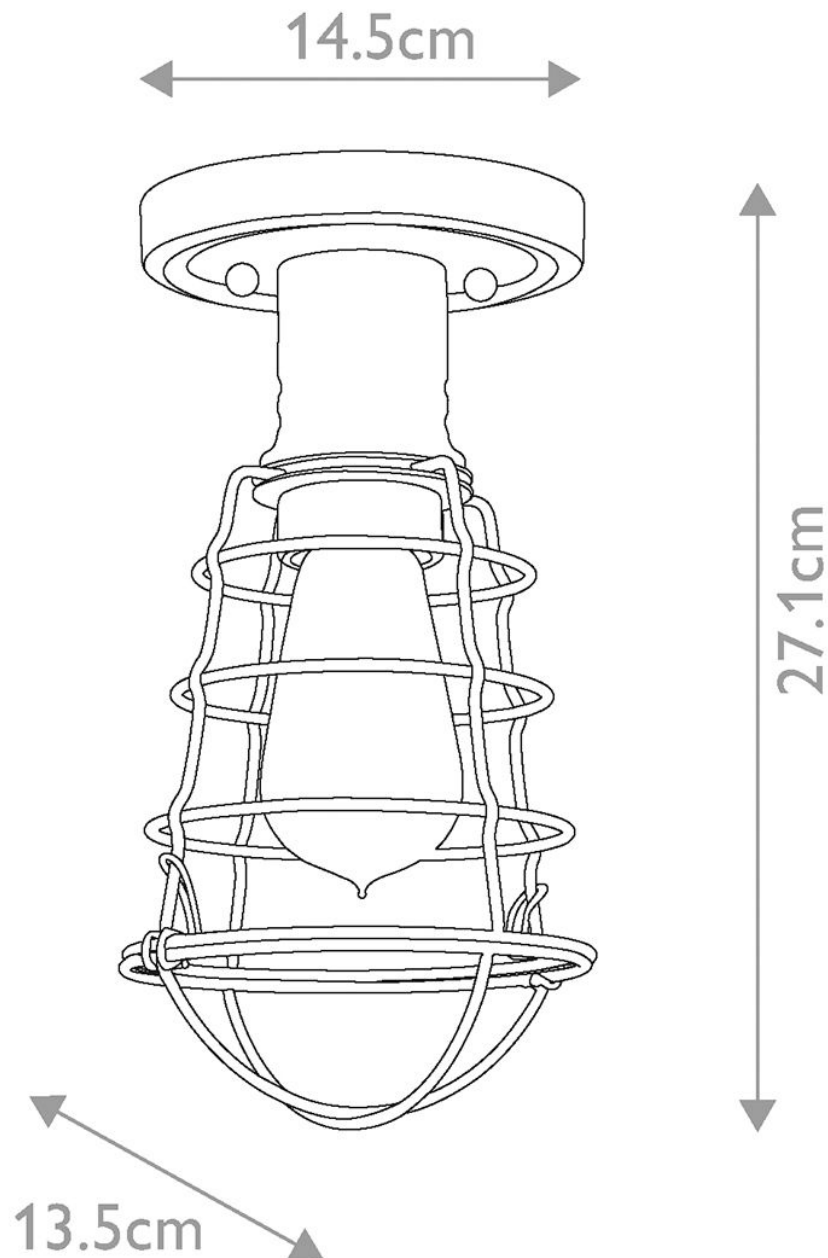

Quoizel Lighting - Mixon - QZ-MIXON-SF-BN - Brushed Nickel Flush Ceiling Light

CONTACT