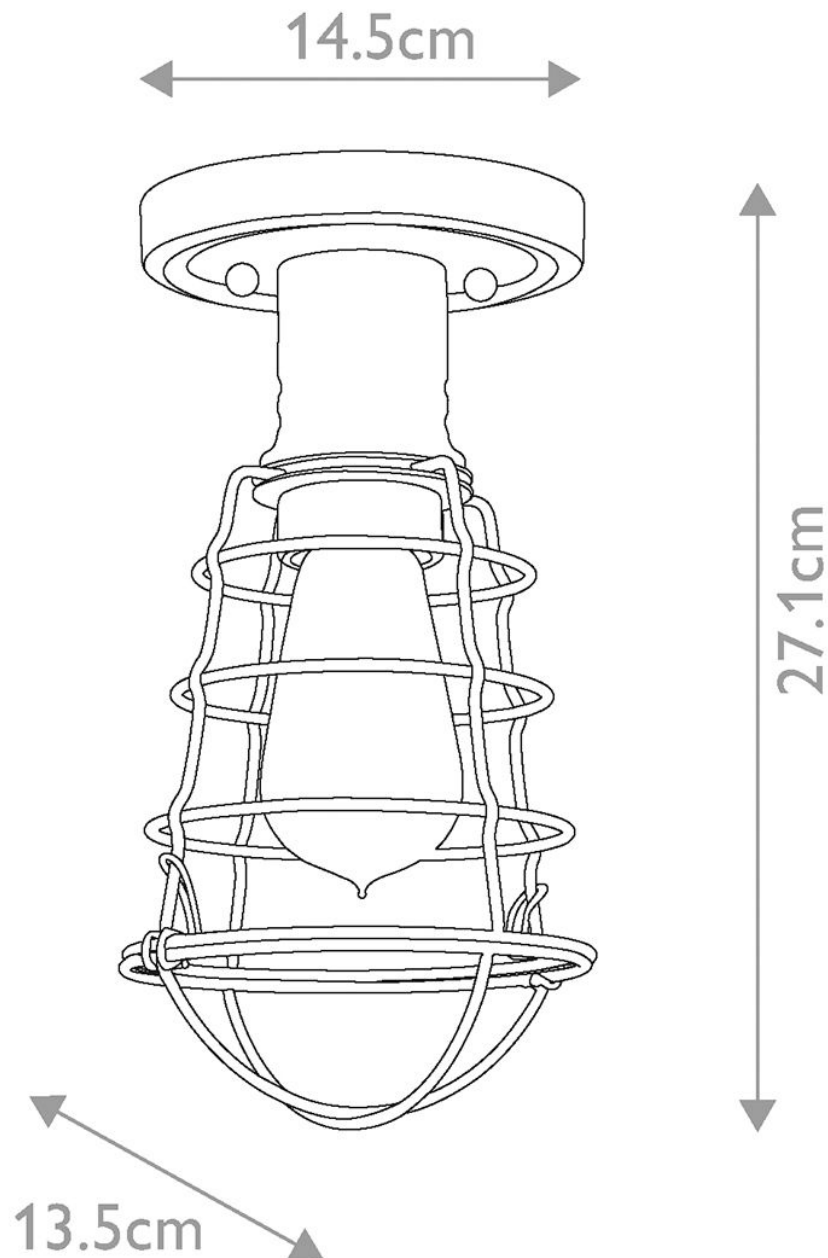

Quoizel Lighting - Mixon - QZ-MIXON-SF-PC - Chrome Flush Ceiling Light

CONTACT