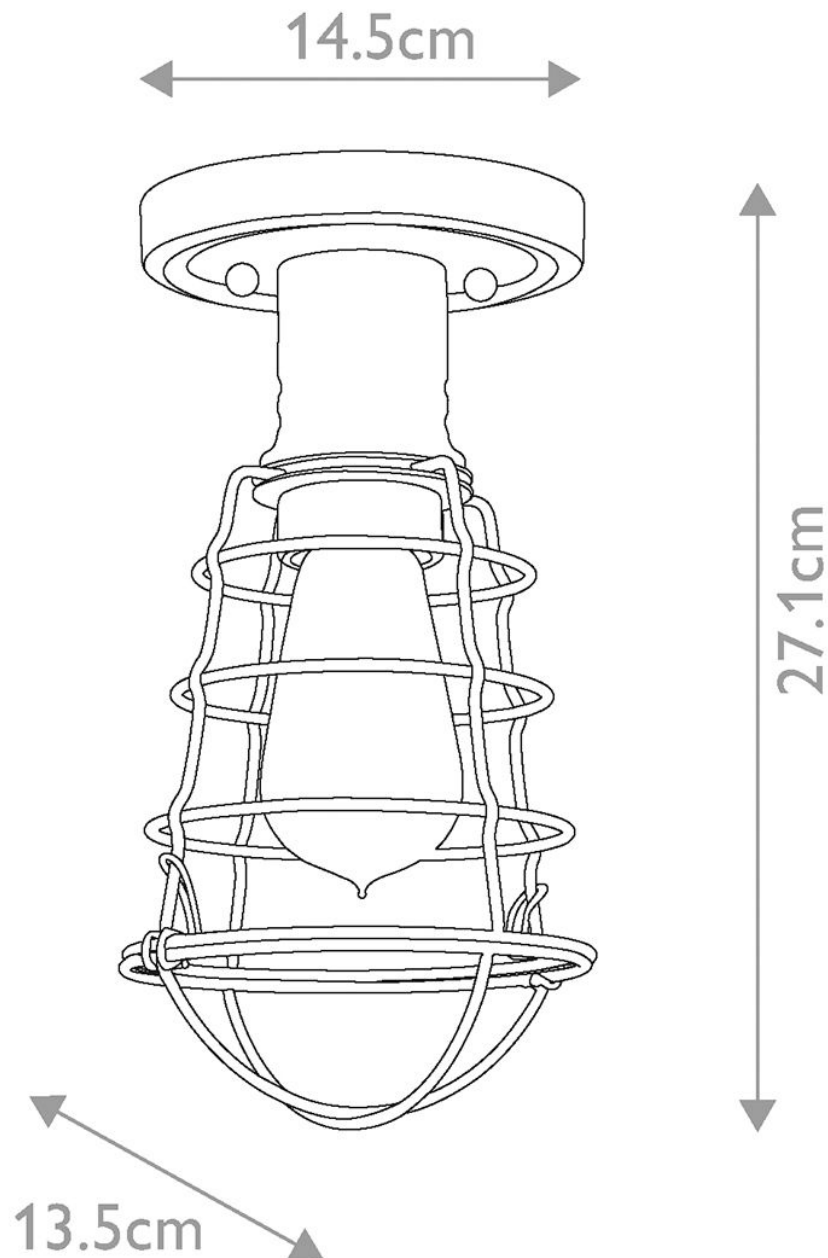

Quoizel Lighting - Mixon - QZ-MIXON-SF-PN - Palladian Bronze Flush Ceiling Light

CONTACT