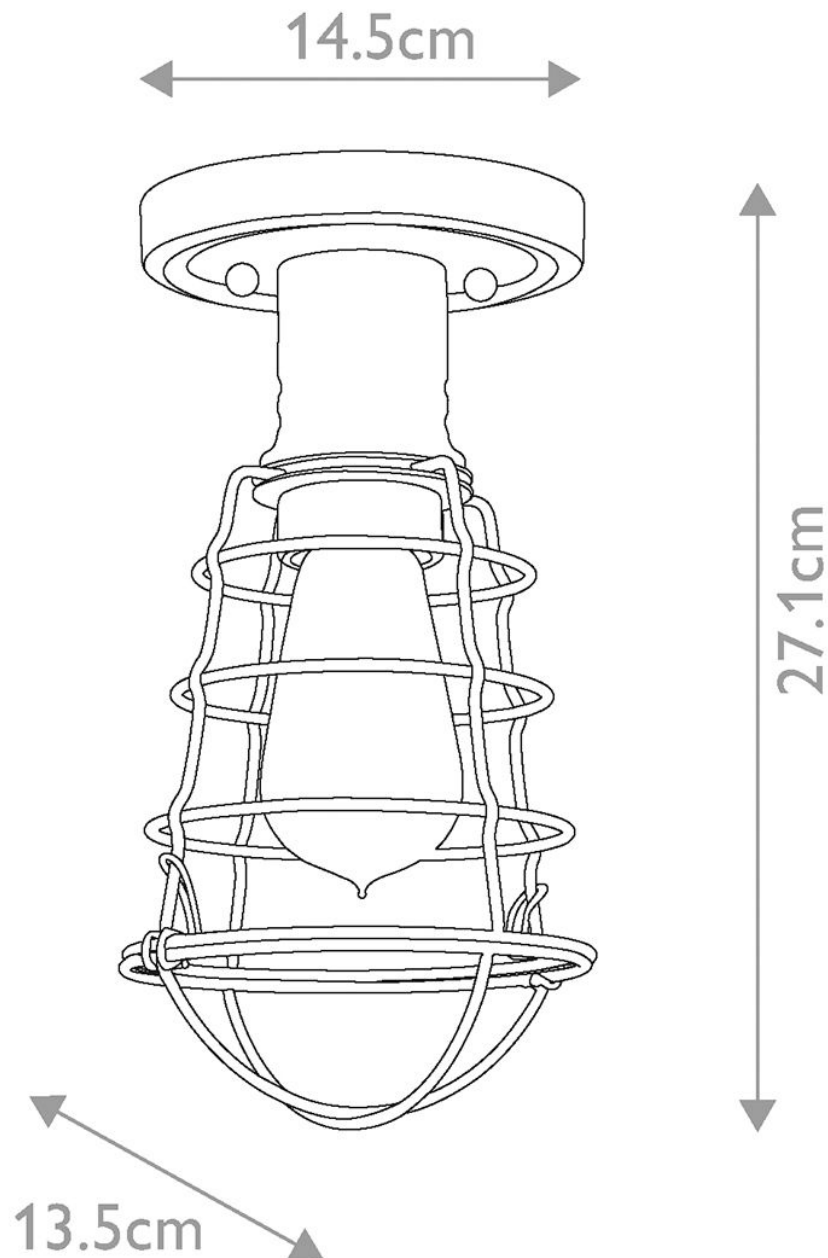

Quoizel Lighting - Mixon - QZ-MIXON-SF-WS - Brass Flush Ceiling Light

CONTACT