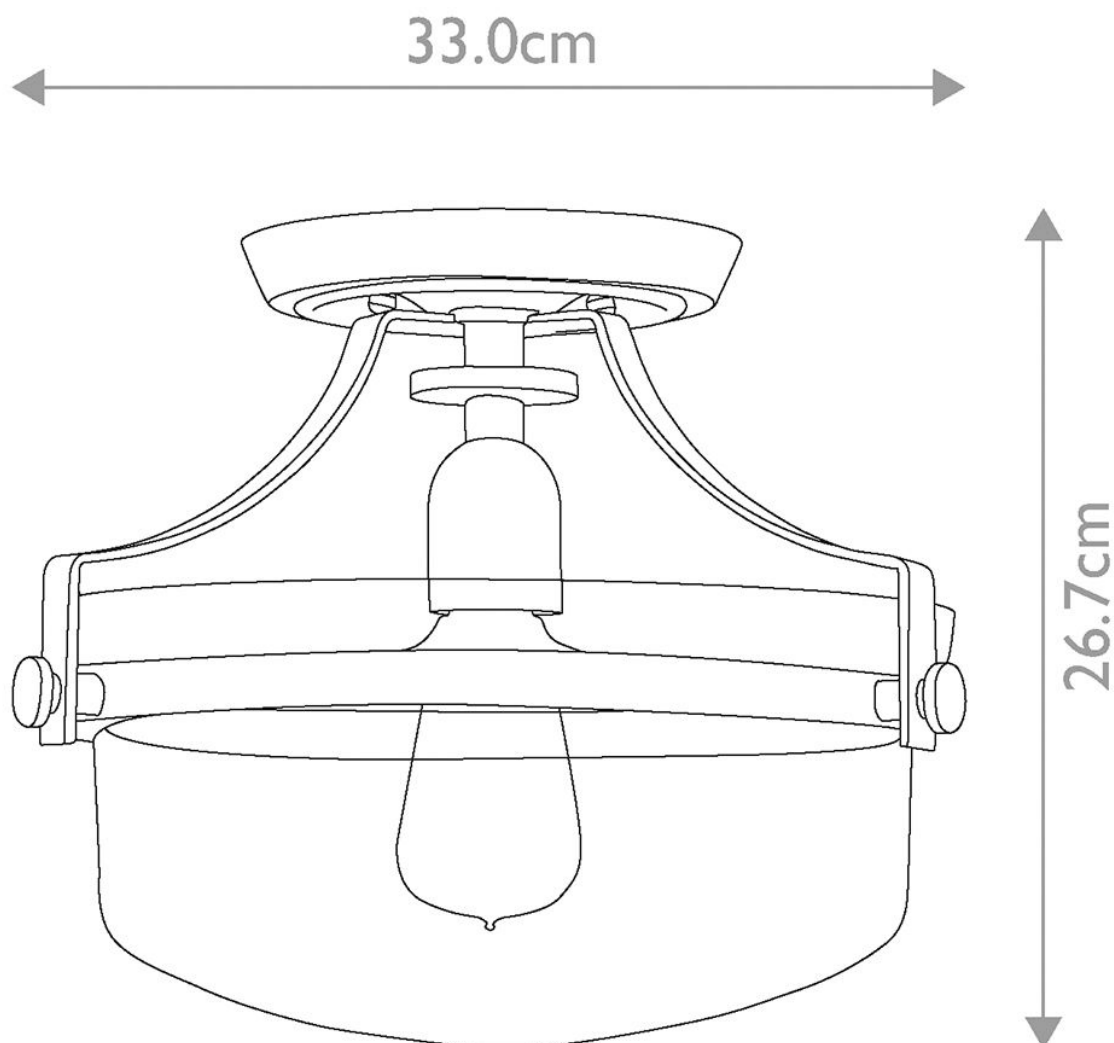

Quoizel Lighting - Penn Station - QZ-PENN-STATION-F-BB - Brushed Brass Clear Glass Flush Ceiling Light

CONTACT