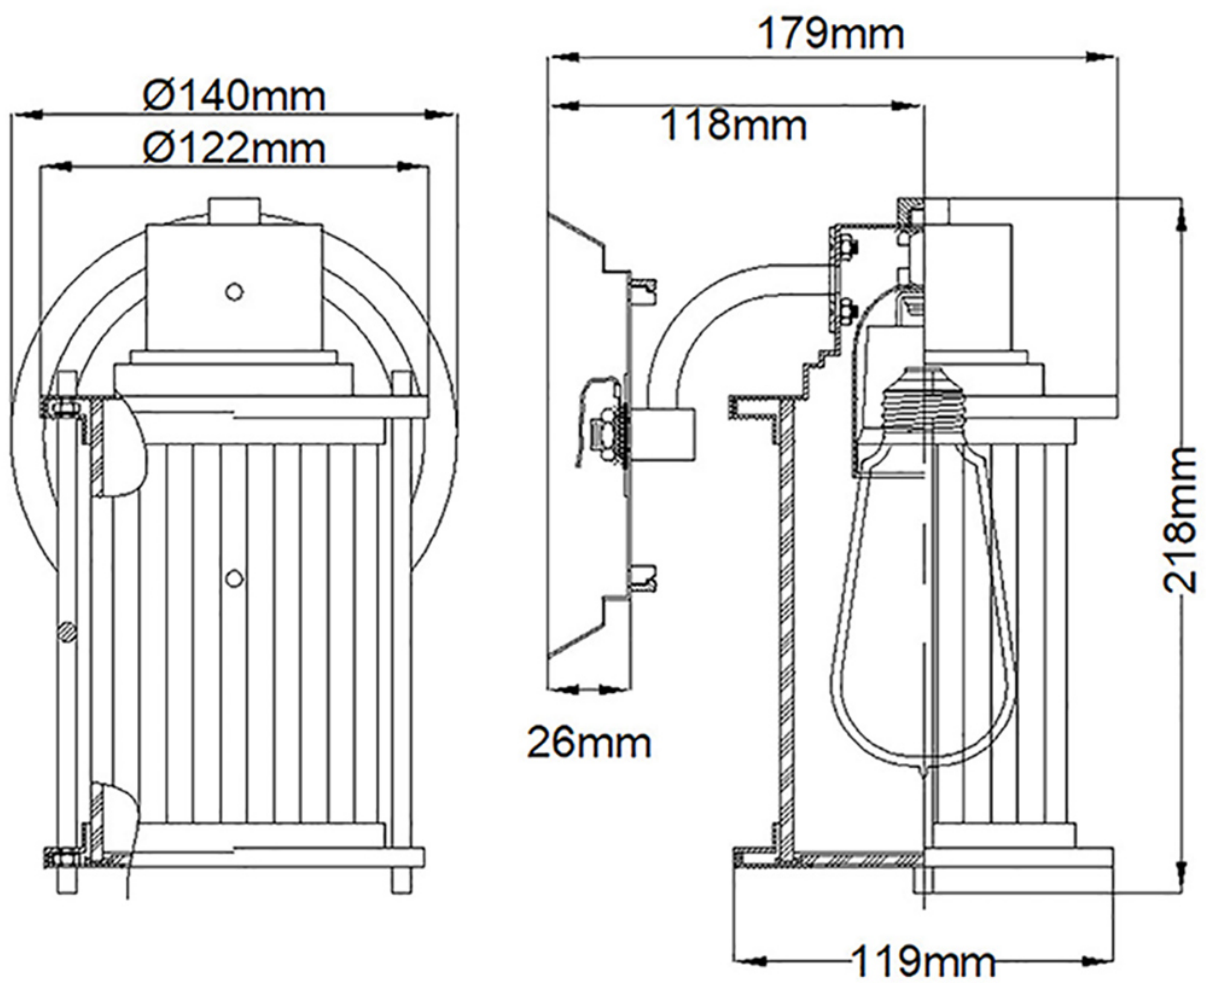

Quoizel Lighting - Riggs - QZ-RIGGS1-BATH-WS - Brass Clear Ribbed Glass IP44 Wall Light

CONTACT