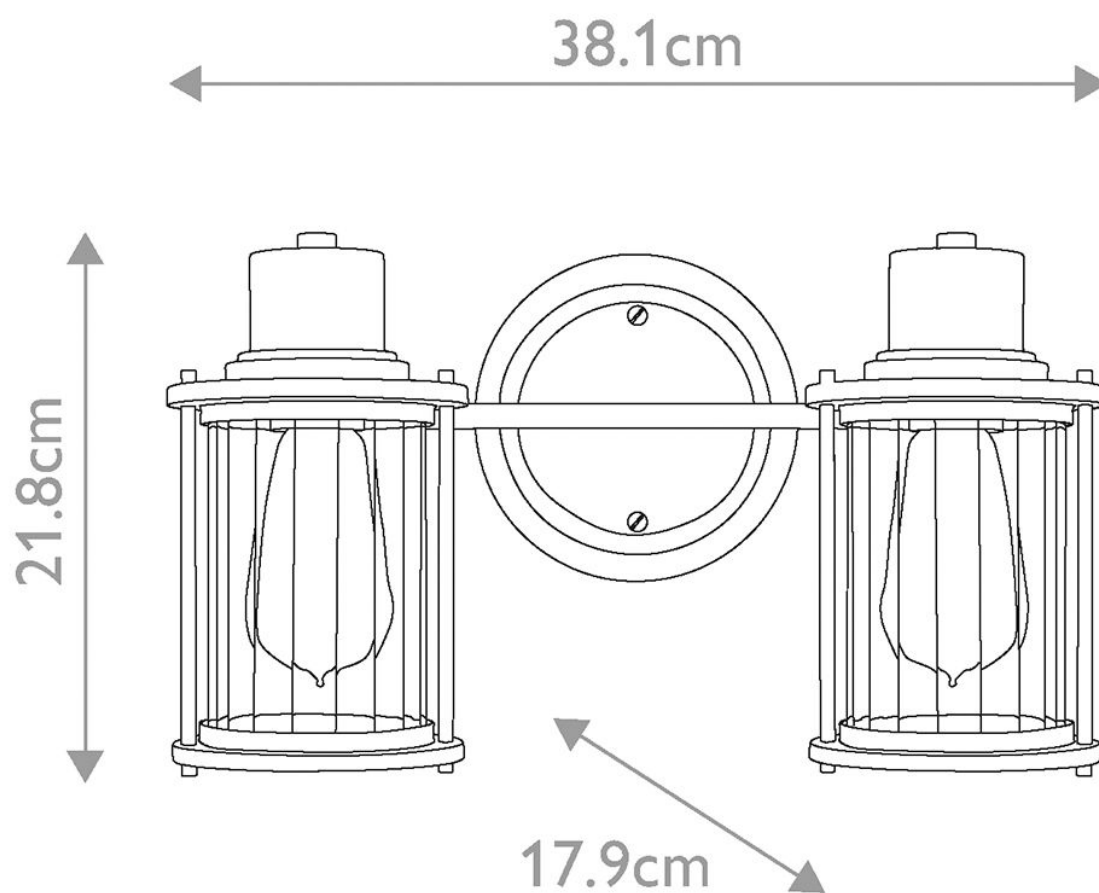

Quoizel Lighting - Riggs - QZ-RIGGS2-BATH-WS - Brass Clear Ribbed Glass 2 Light IP44 Bathroom Wall Light