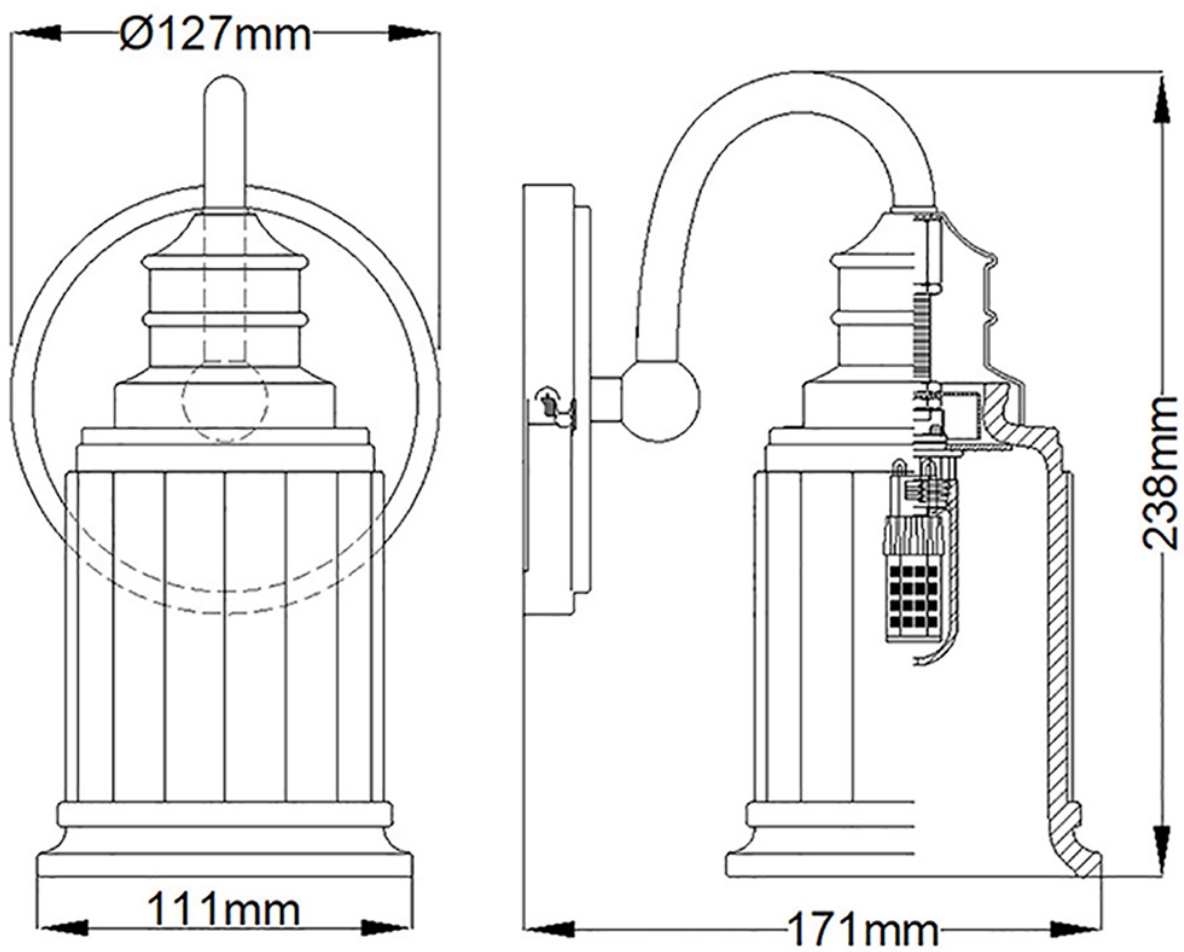

Quoizel Lighting - Swell - QZ-SWELL1-BB-BATH - LED Brushed Brass Frosted Glass IP44 Bathroom Wall Light