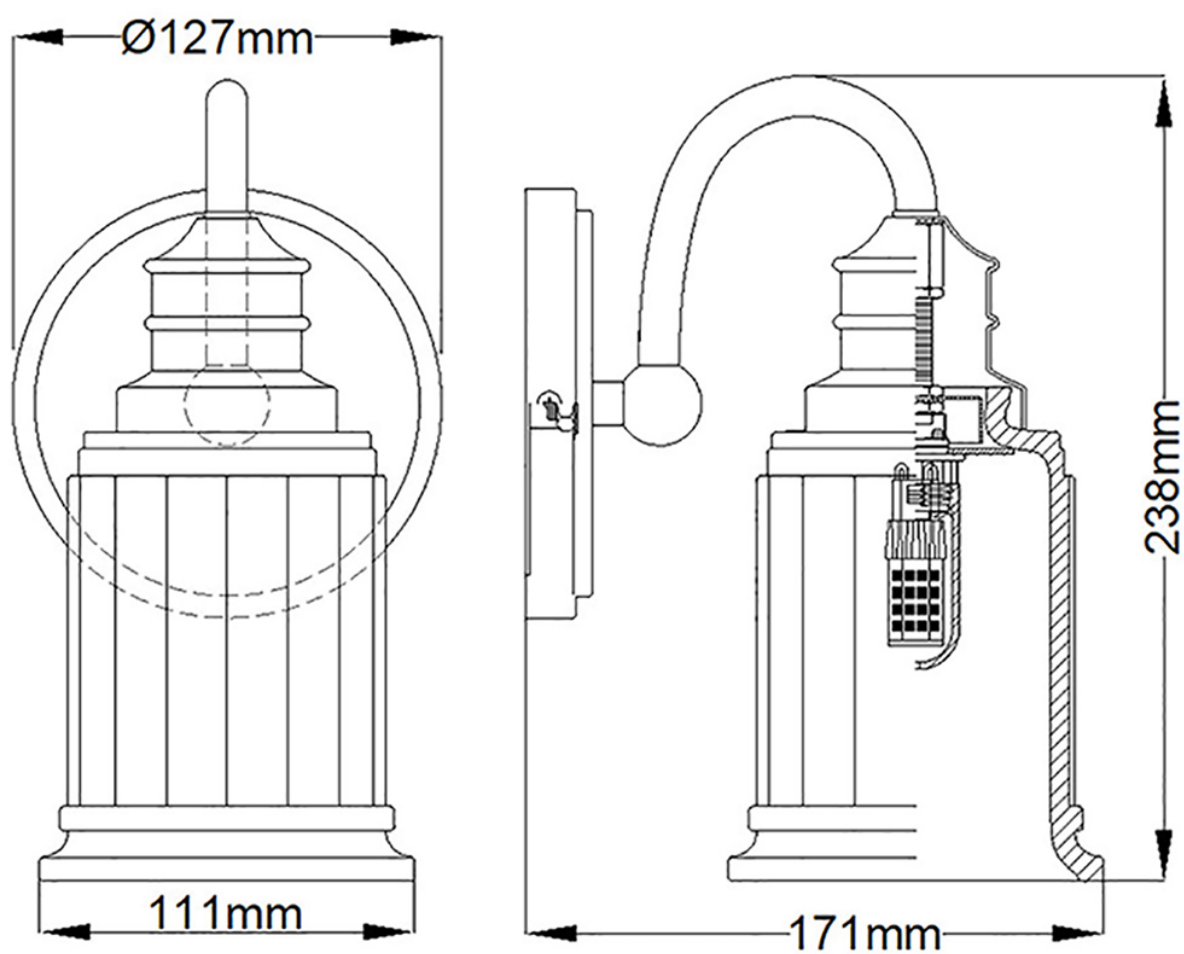

Quoizel Lighting - Swell - QZ-SWELL1-PC-BATH - LED Chrome Frosted Glass IP44 Bathroom Wall Light

CONTACT