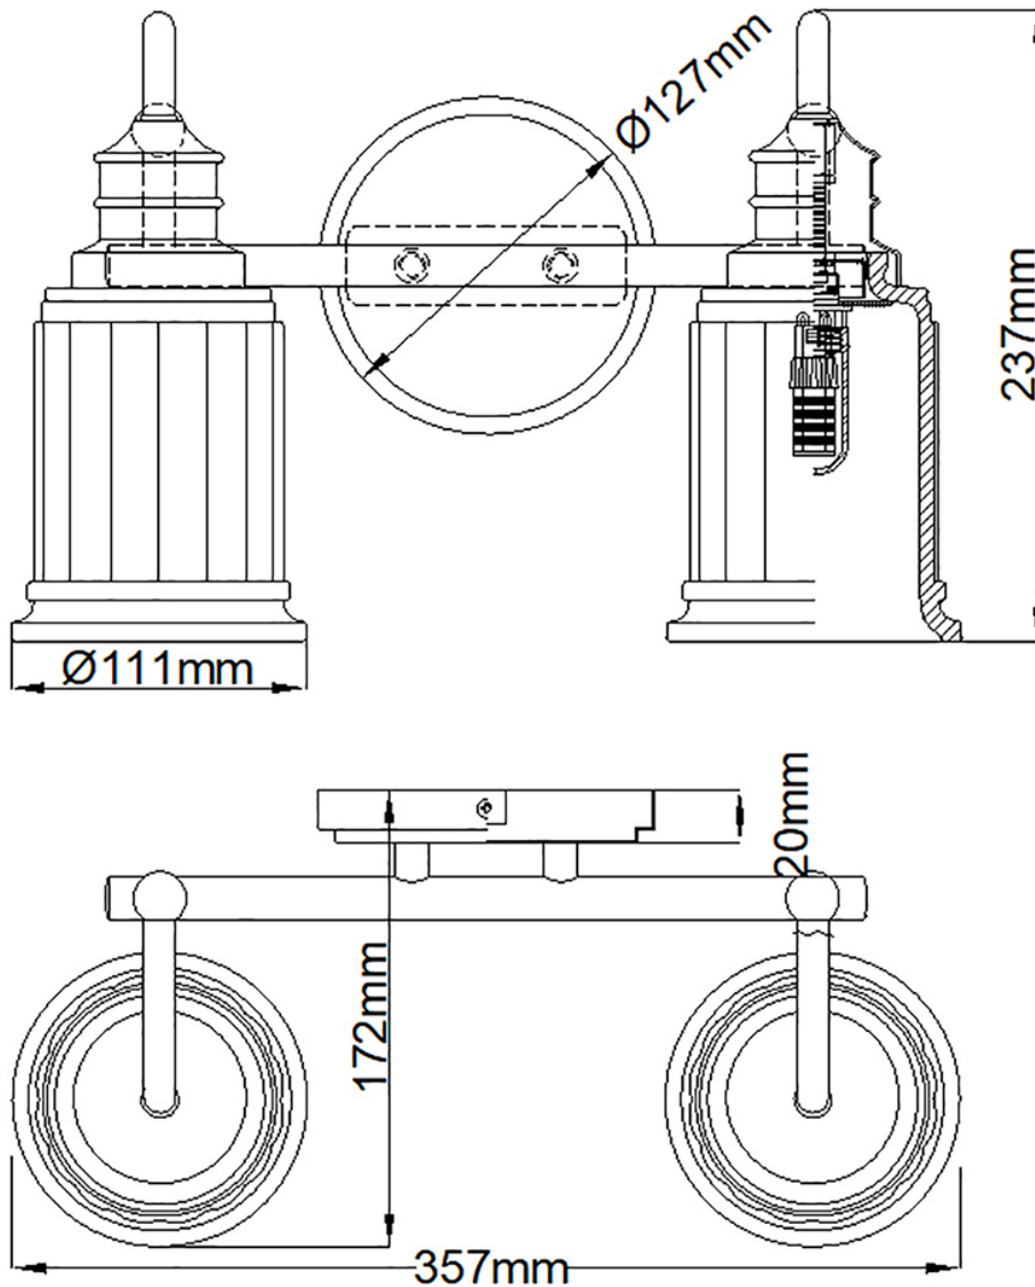

Quoizel Lighting - Swell - QZ-SWELL2-BB-BATH - LED Brushed Brass Frosted Glass 2 Light IP44 Bathroom Wall Light