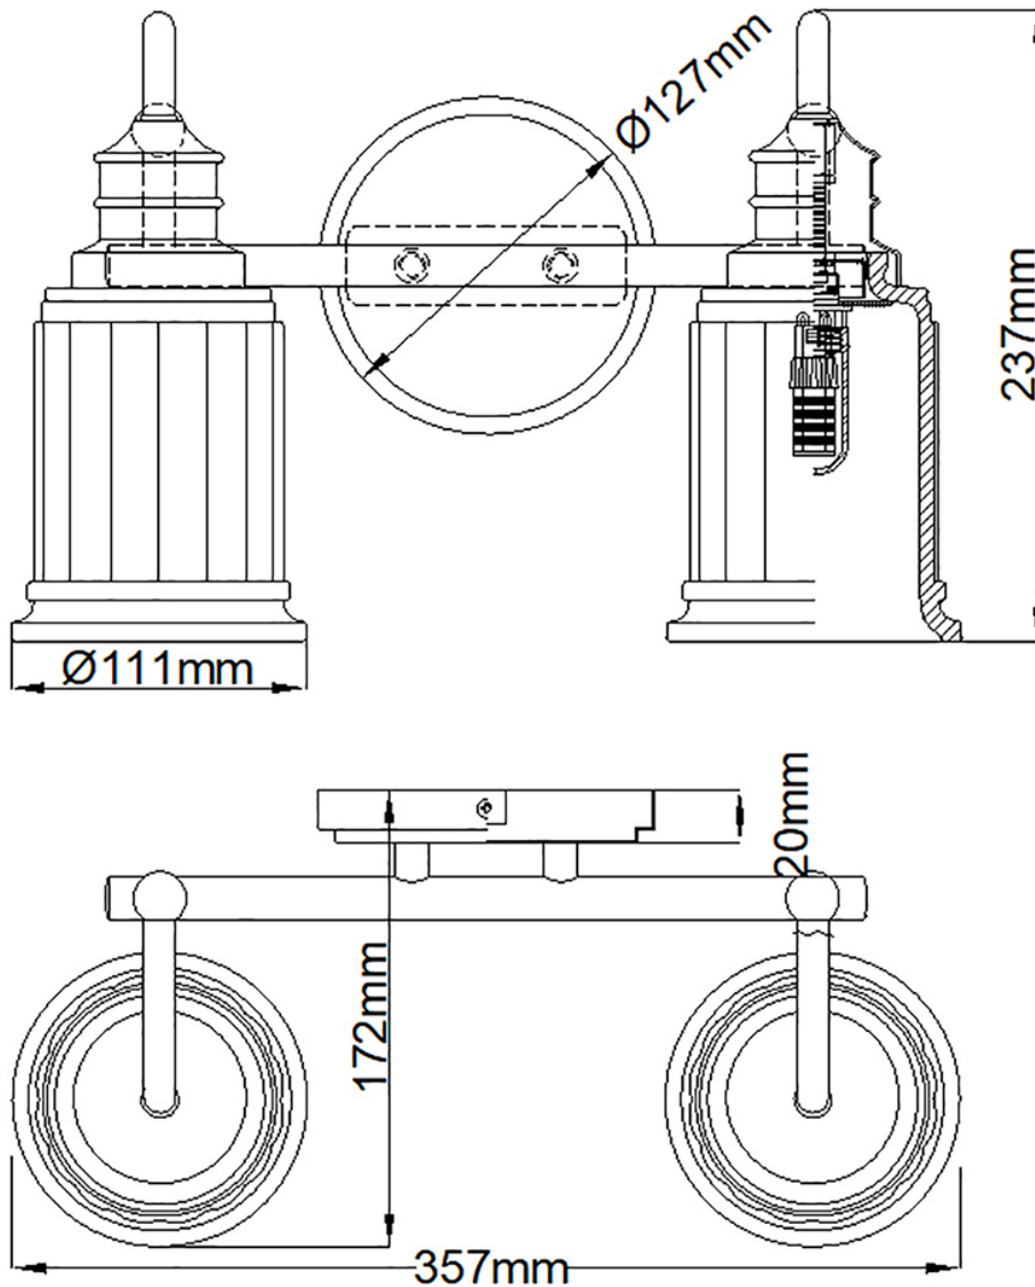

Quoizel Lighting - Swell - QZ-SWELL2-PC-BATH - LED Chrome Frosted Glass 2 Light IP44 Bathroom Wall Light