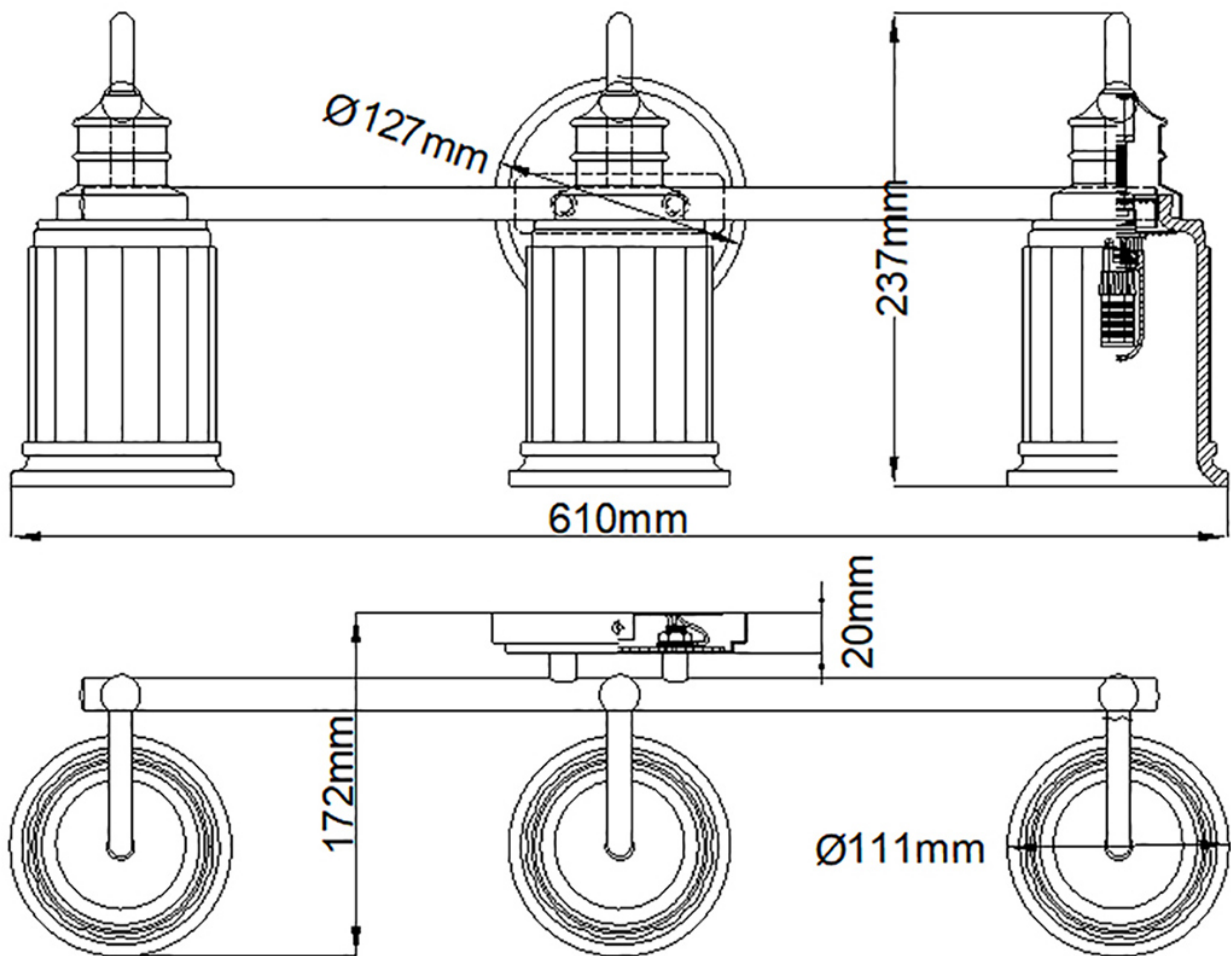

Quoizel Lighting - Swell - QZ-SWELL3-BB-BATH - LED Brushed Brass Frosted Glass 3 Light IP44 Bathroom Wall Light

**CONTACT**