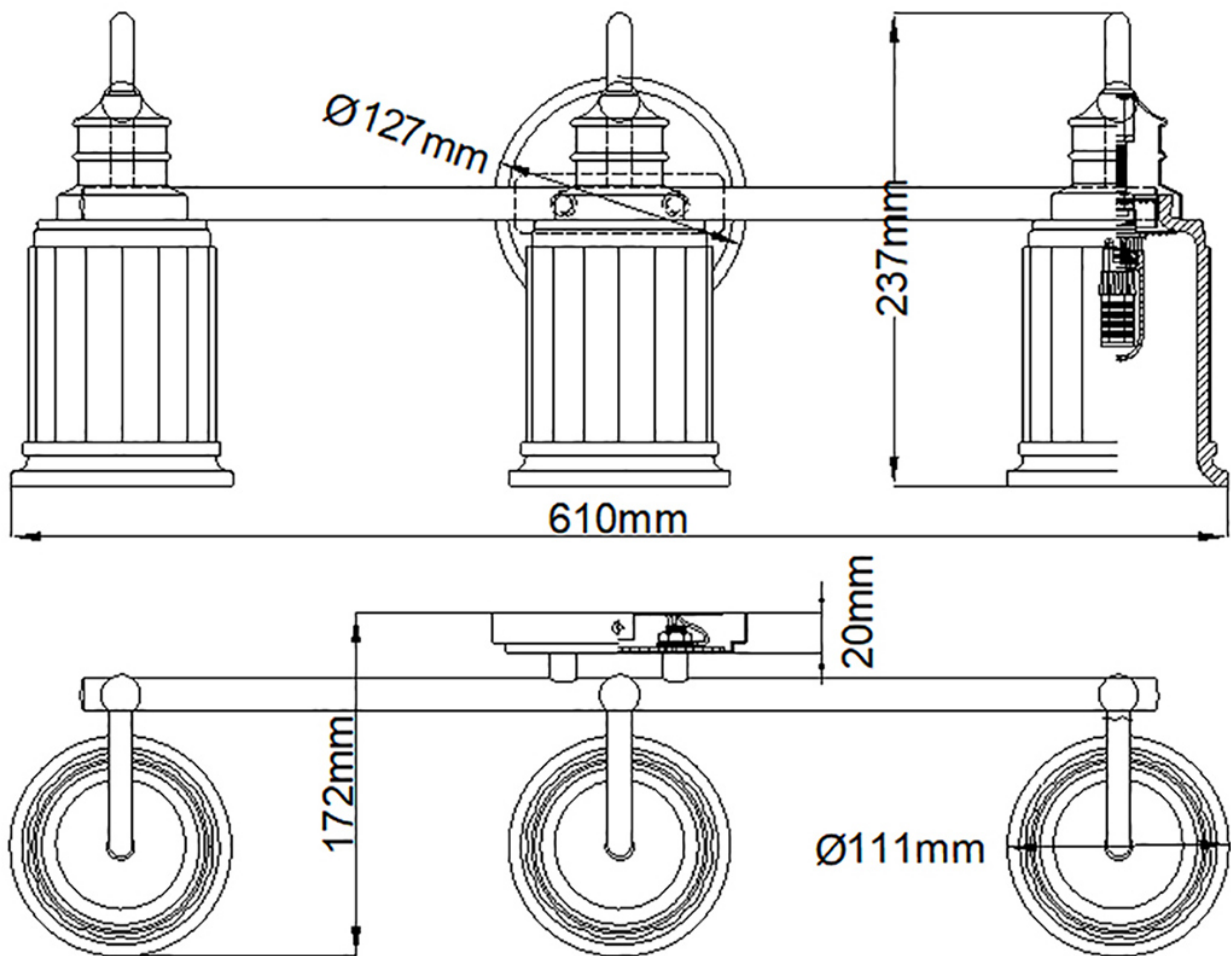

Quoizel Lighting - Swell - QZ-SWELL3-PC-BATH - LED Chrome Frosted Glass 3 Light IP44 Bathroom Wall Light