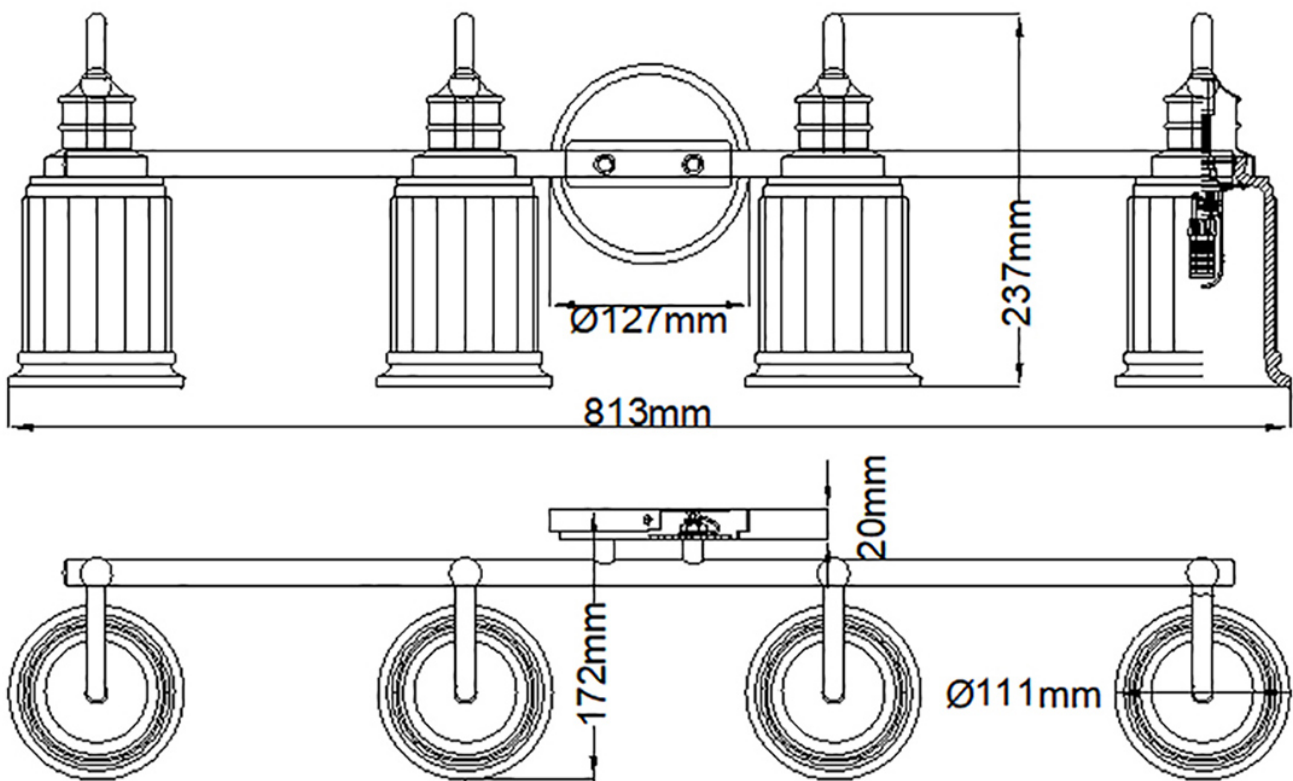

Quoizel Lighting - Swell - QZ-SWELL4-BB-BATH - LED Brushed Brass Frosted Glass 4 Light IP44 Bathroom Wall Light