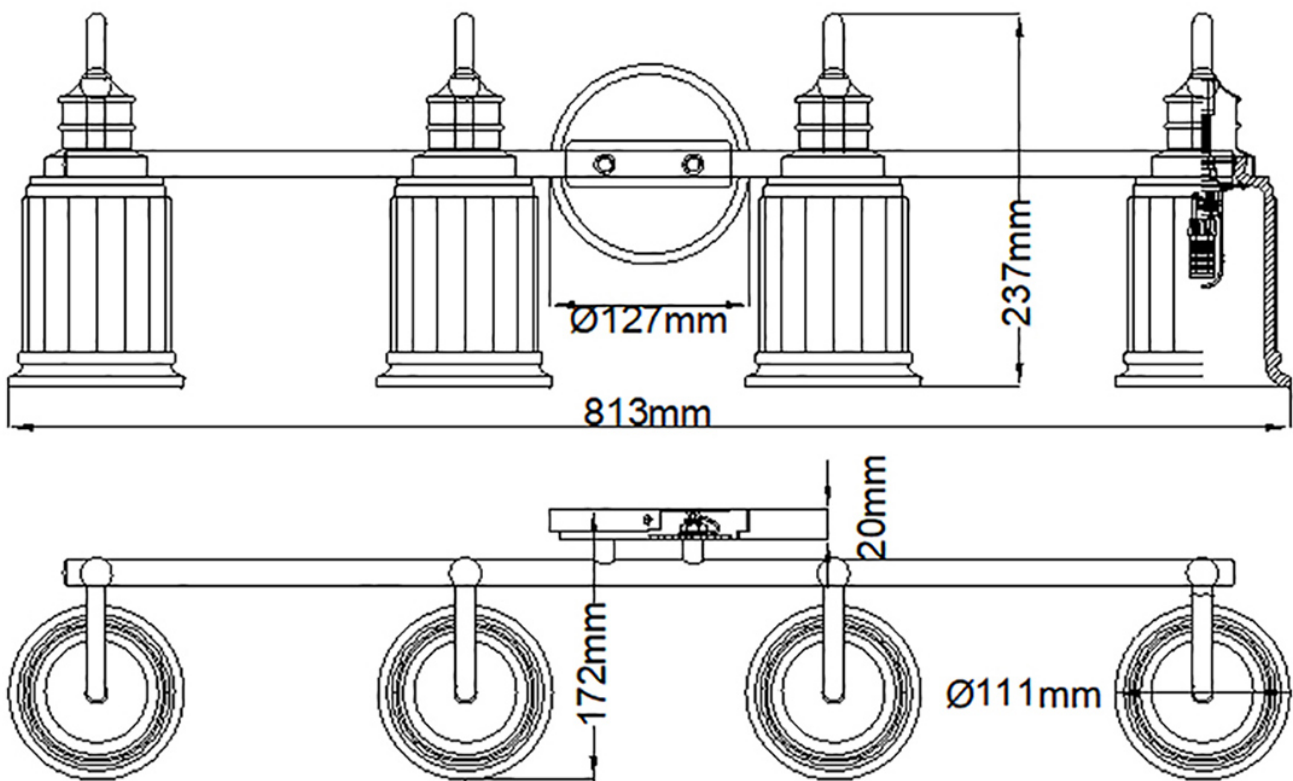

Quoizel Lighting - Swell - QZ-SWELL4-PC-BATH - LED Chrome Frosted Glass 4 Light IP44 Bathroom Wall Light