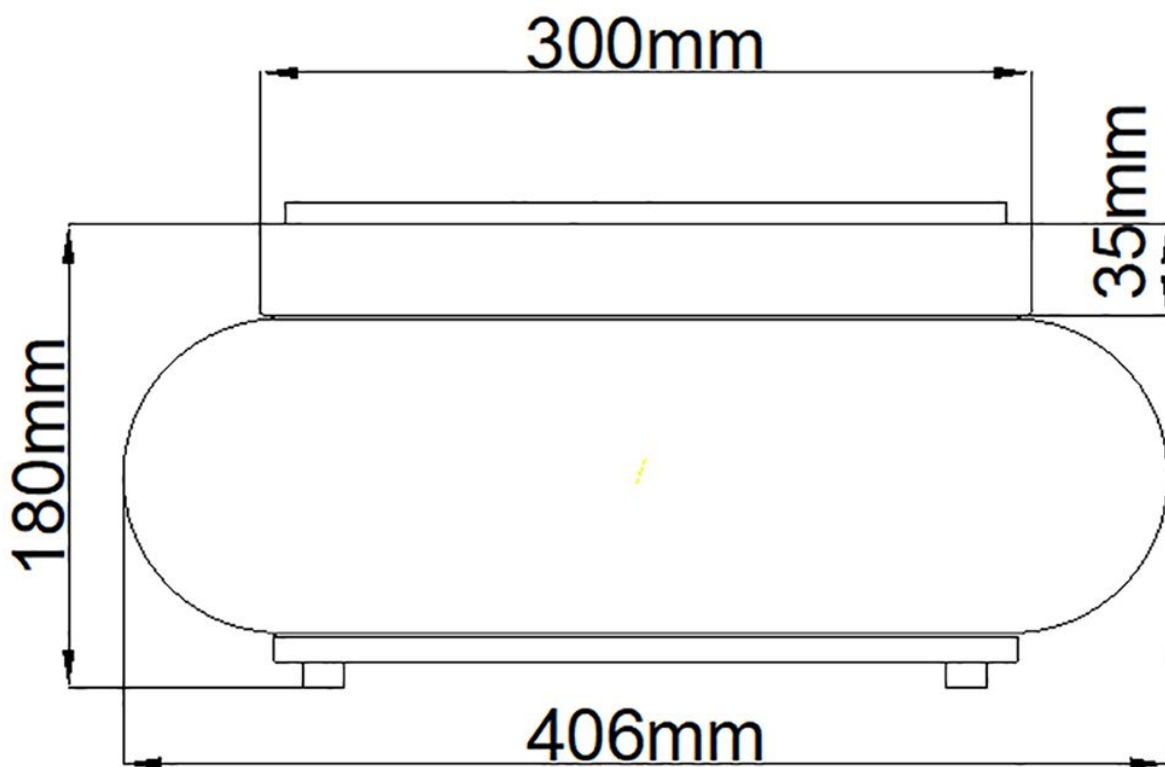

Quoizel Lighting - Trilogy - QZ-TRILOGY-F-M-BATH - Chrome Clear Glass 3 Light IP44 Bathroom Ceiling Flush Light

CONTACT