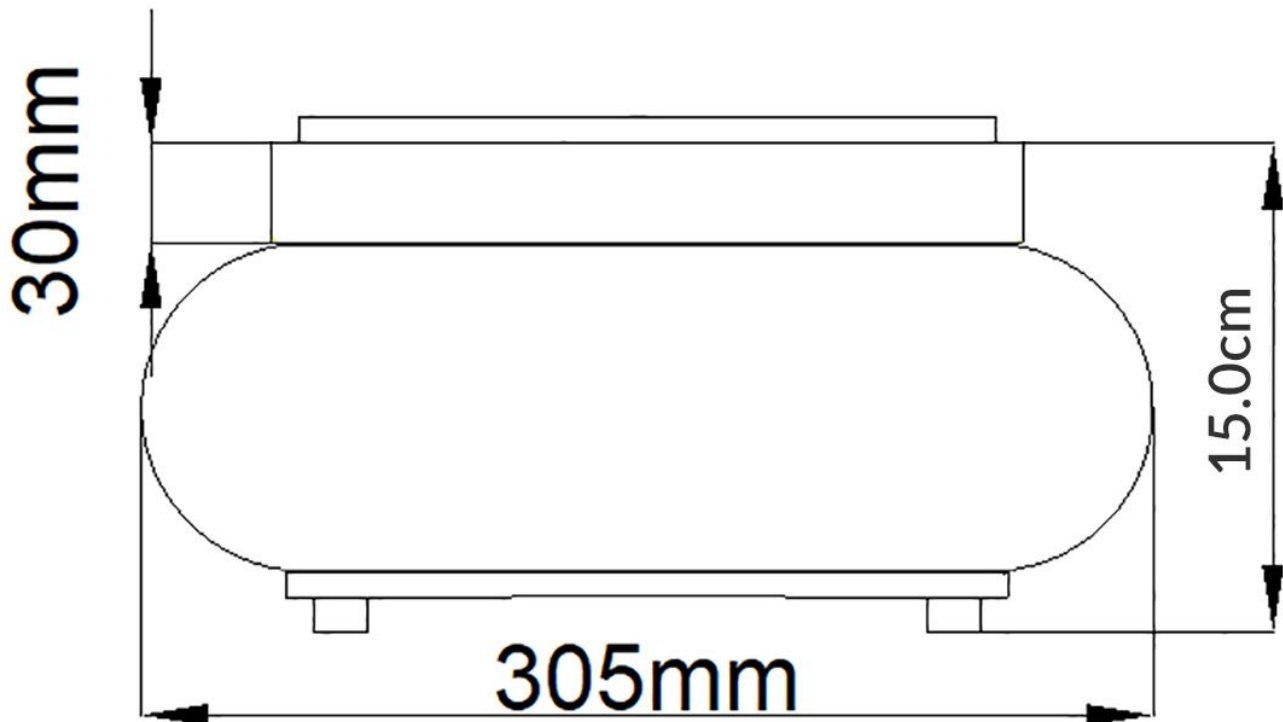

Quoizel Lighting - Trilogy - QZ-TRILOGY-F-S-BATH - Chrome Clear Glass 2 Light IP44 Bathroom Ceiling Flush Light

CONTACT