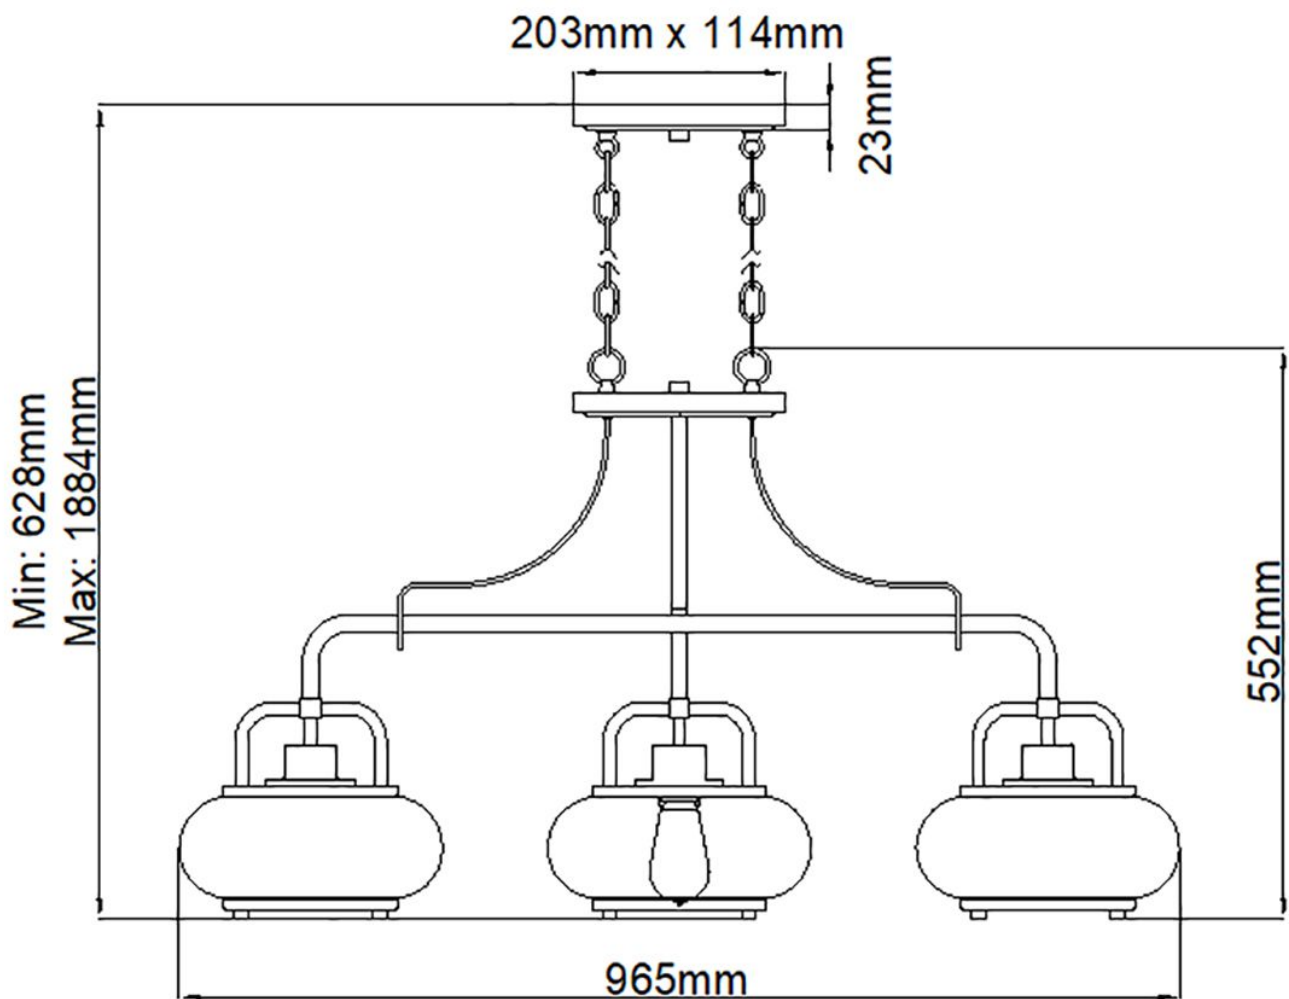

Quoizel Lighting - Trilogy - QZ-TRILOGY-ISLE-OZ - Black Clear Seeded Glass 3 Light Bar Ceiling Pendant Light

CONTACT