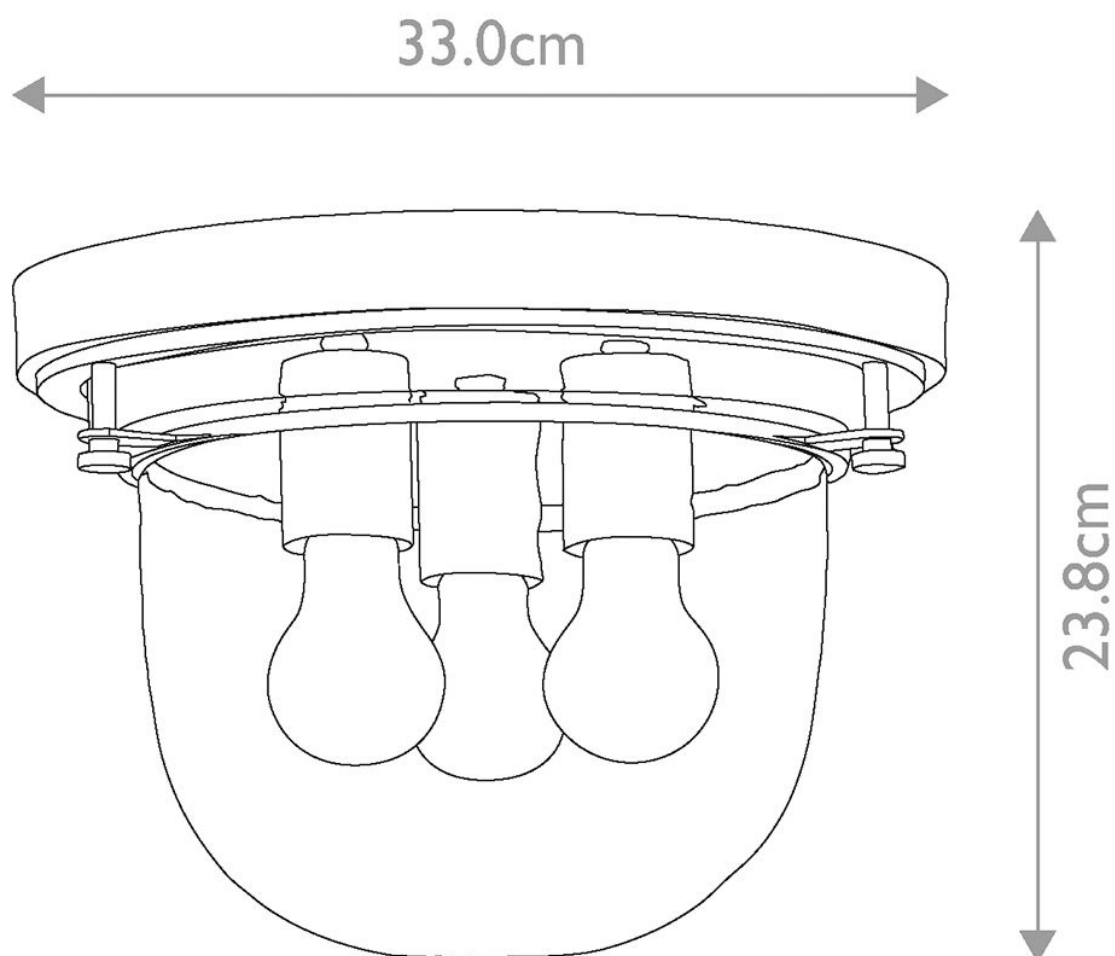

Quoizel Lighting - Whistling - QZ-WHISTLING-F-BB - Brushed Brass Clear Glass 3 Light IP44 Bathroom Ceiling Flush Light