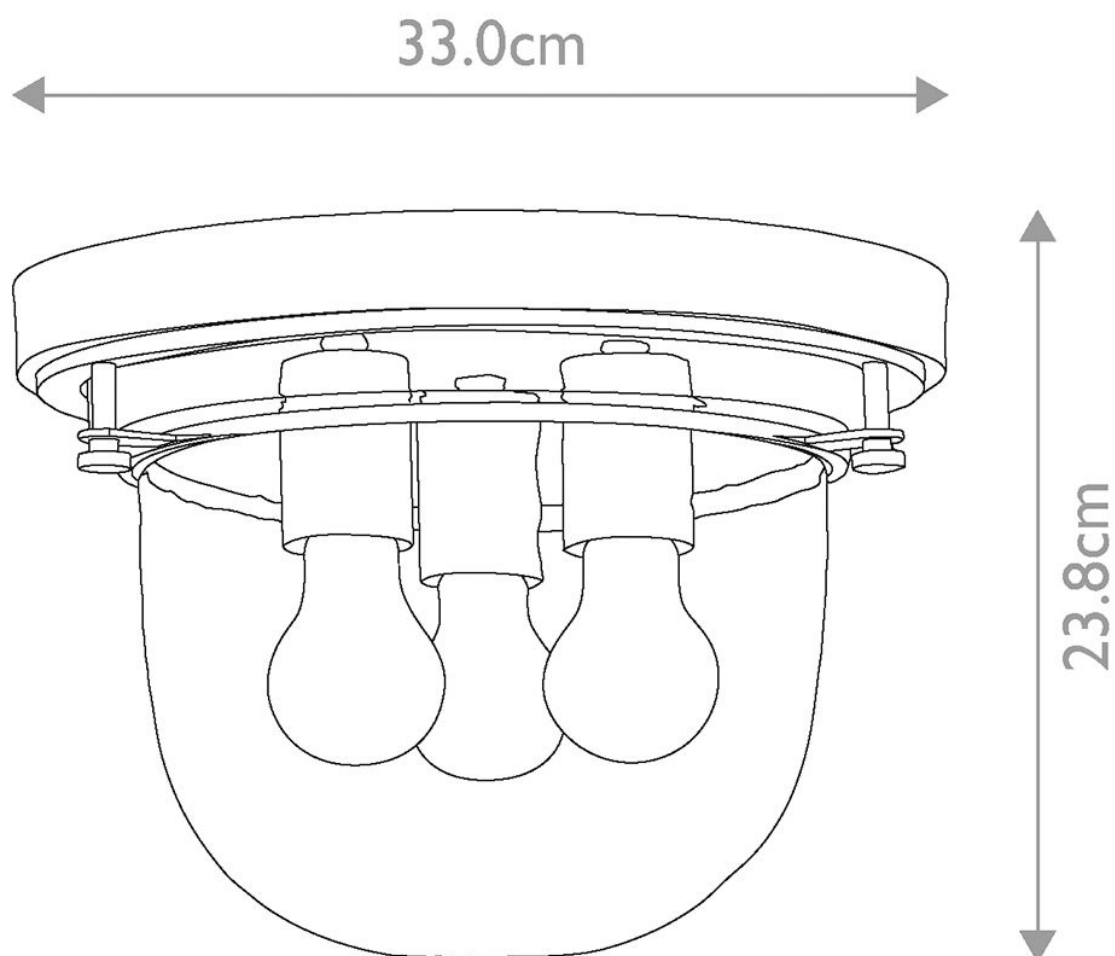

Quoizel Lighting - Whistling - QZ-WHISTLING-F-PB - Brass Clear Glass 3 Light IP44 Bathroom Ceiling Flush Light

CONTACT