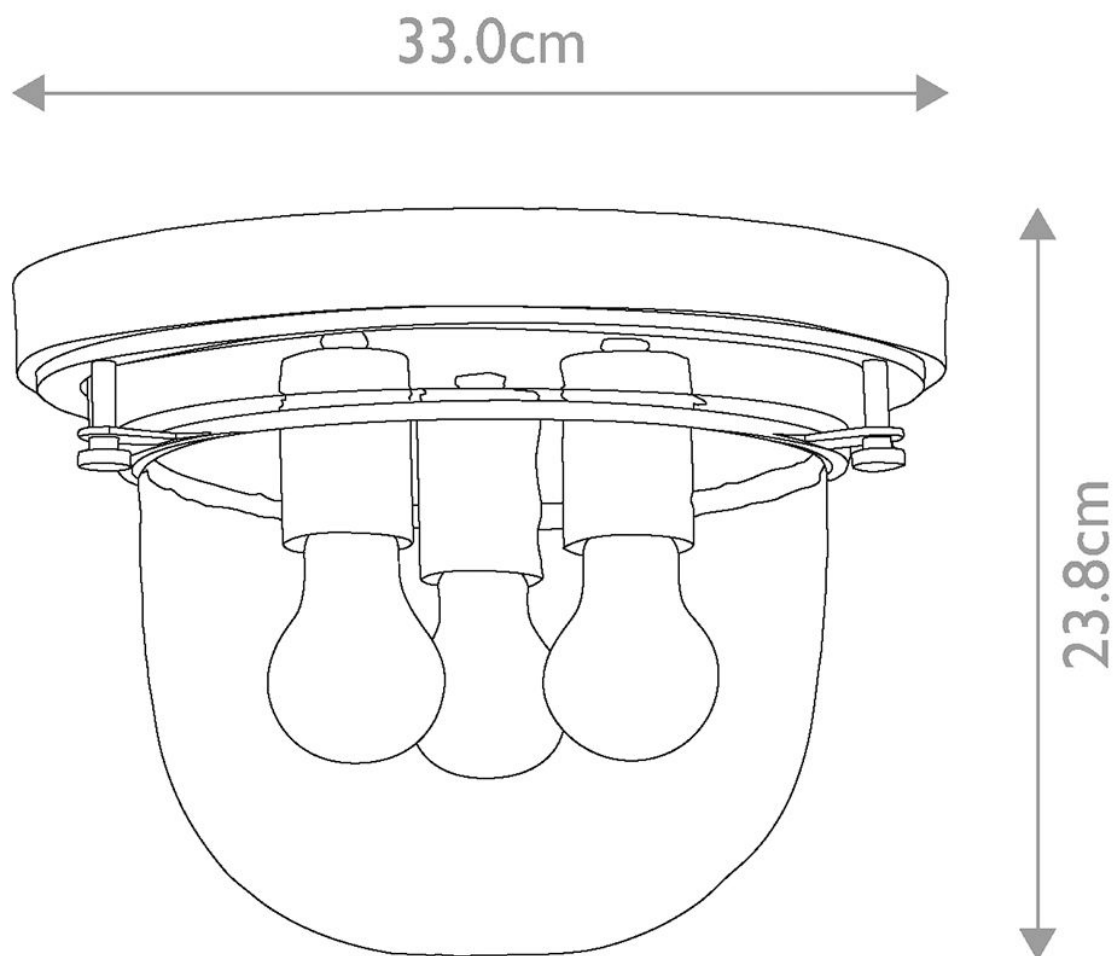

Quoizel Lighting - Whistling - QZ-WHISTLING-F-PC - Chrome Clear Glass 3 Light IP44 Bathroom Ceiling Flush Light