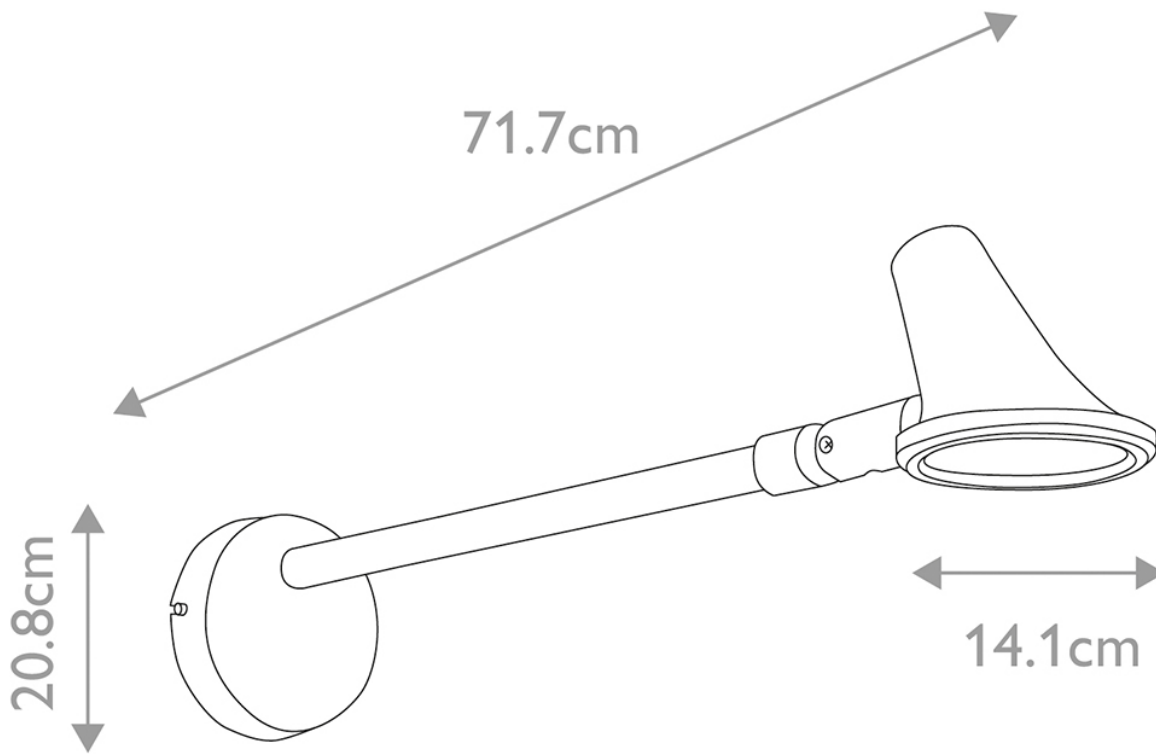

Elstead Lighting - Selma - SELMA - LED Black Clear Glass IP66 Outdoor Wall Spotlight

CONTACT