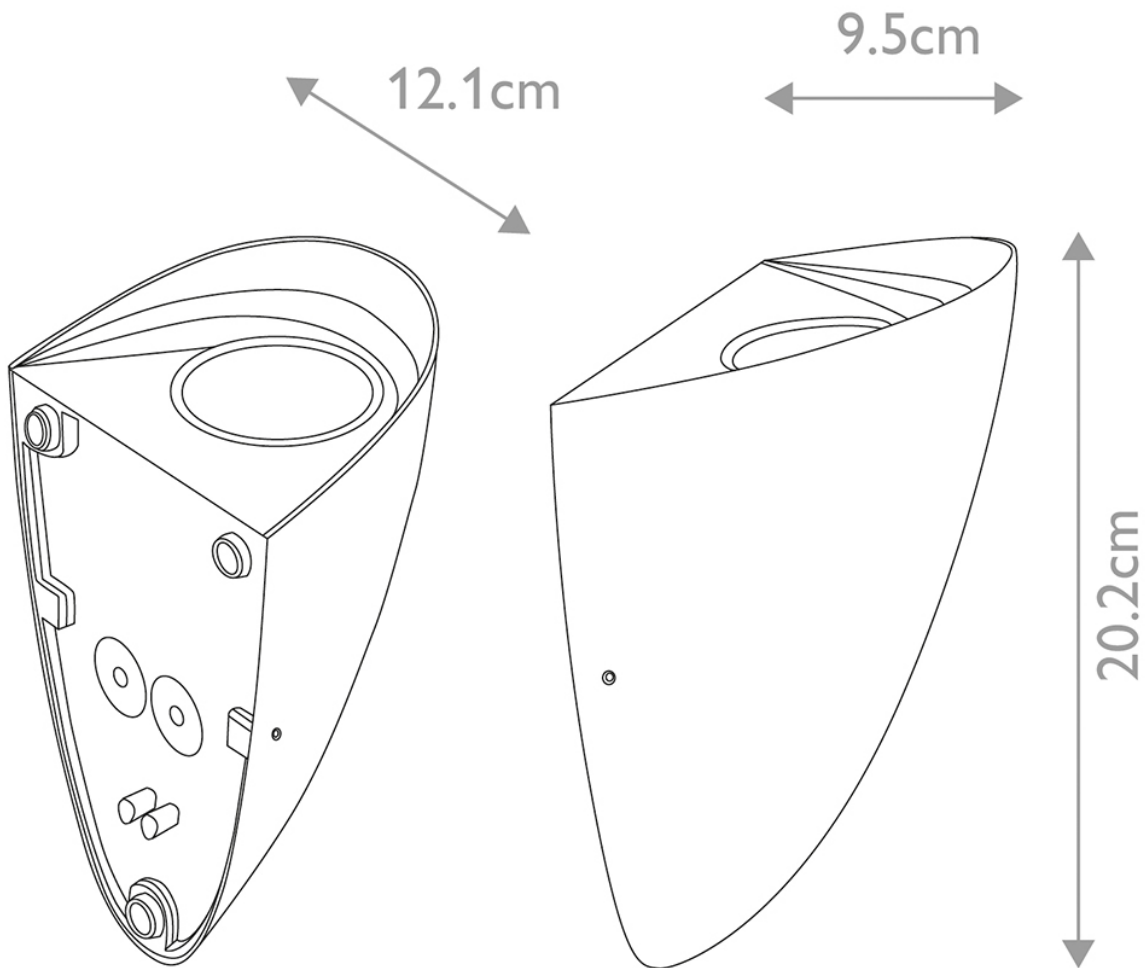

Elstead Lighting - Vendela - VENDELA - LED Black Clear IP65 Outdoor Wall Washer Light

CONTACT