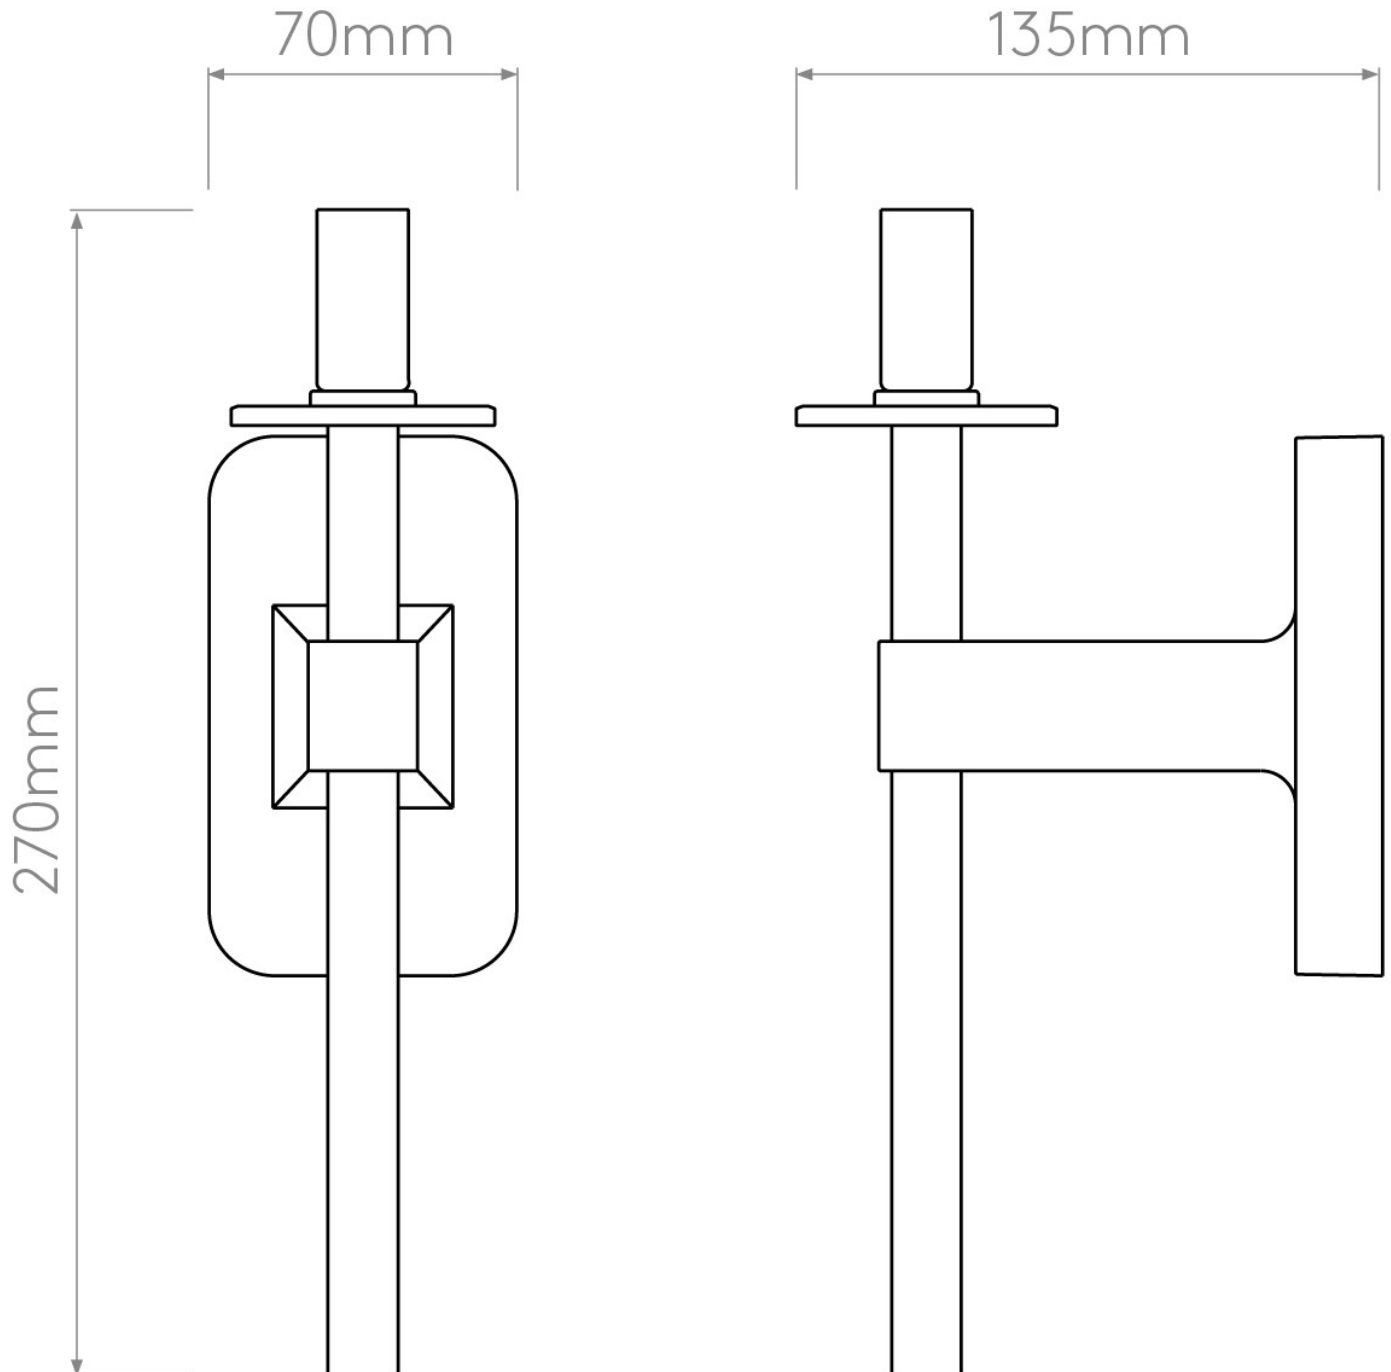

Astro Lighting - Tacoma Single 1429001 & 5036009 - IP44 Polished Chrome Wall Light with Opal Reed Glass Shade

CONTACT