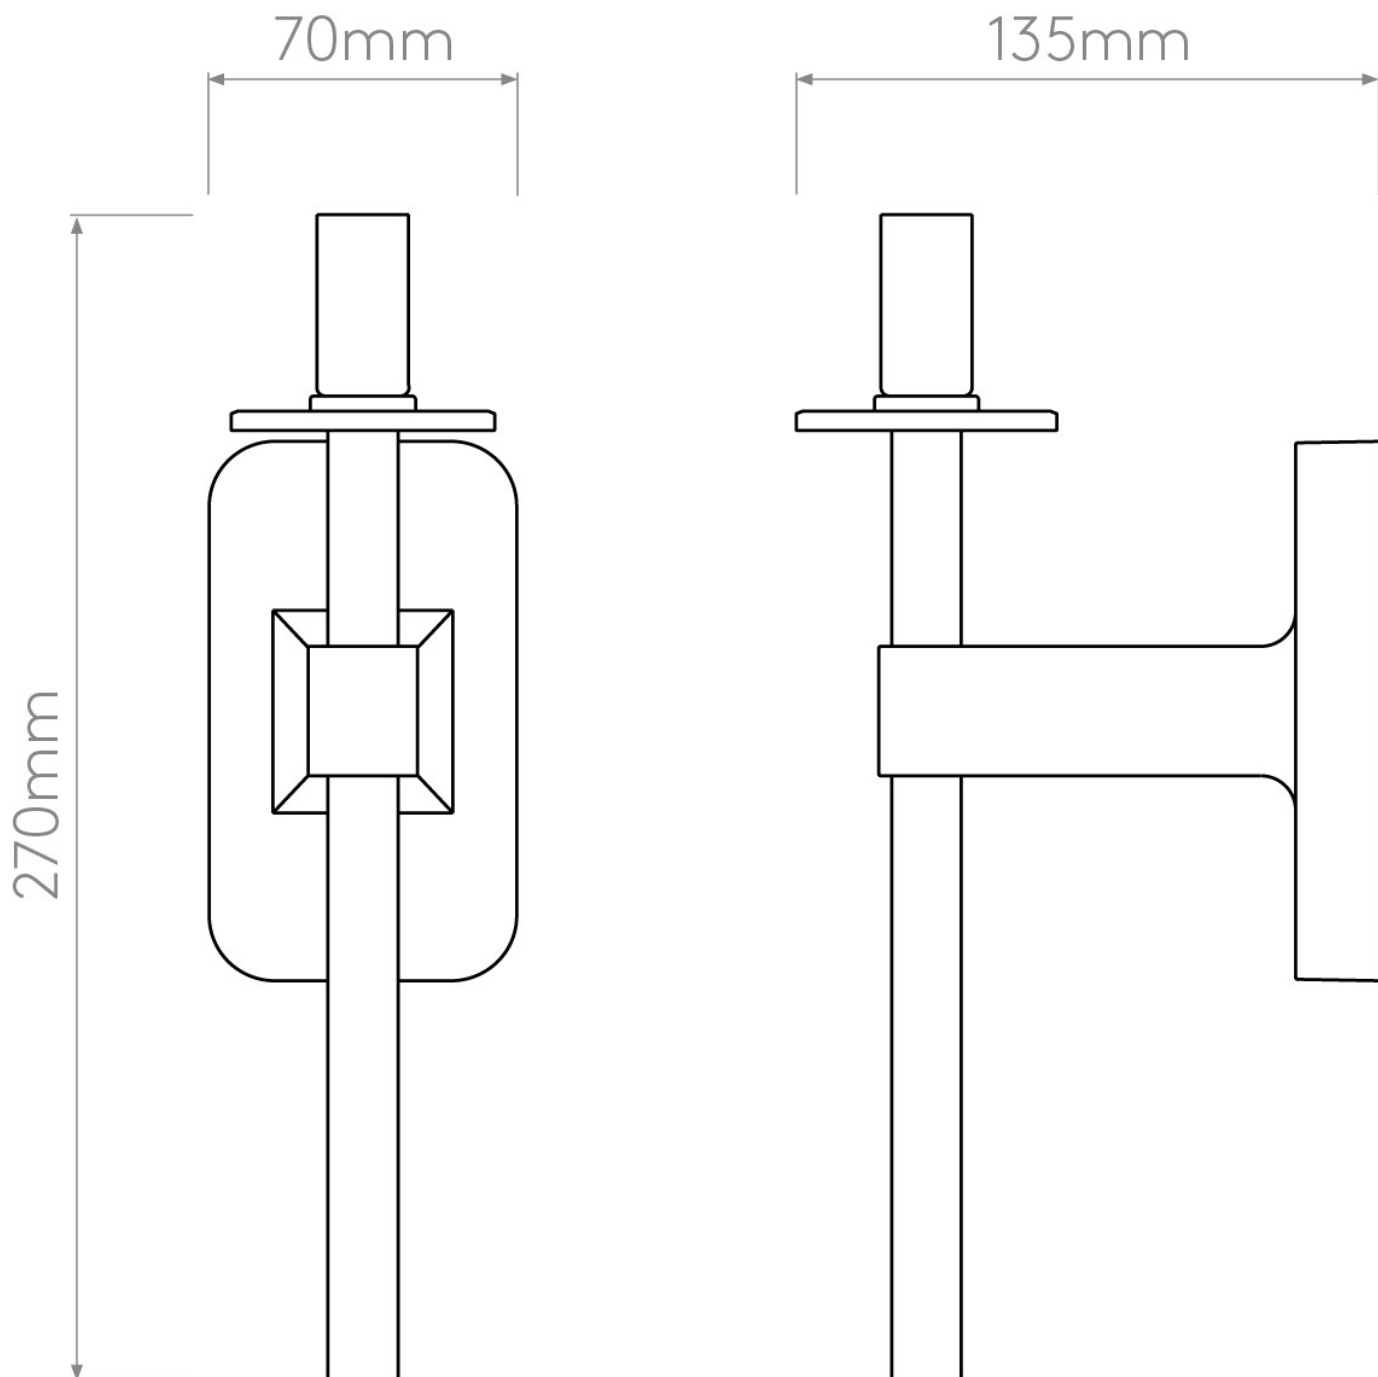

Astro Lighting - Tacoma Single 1429007 & 5036009 - IP44 Antique Brass Wall Light with Opal Reed Glass Shade

CONTACT