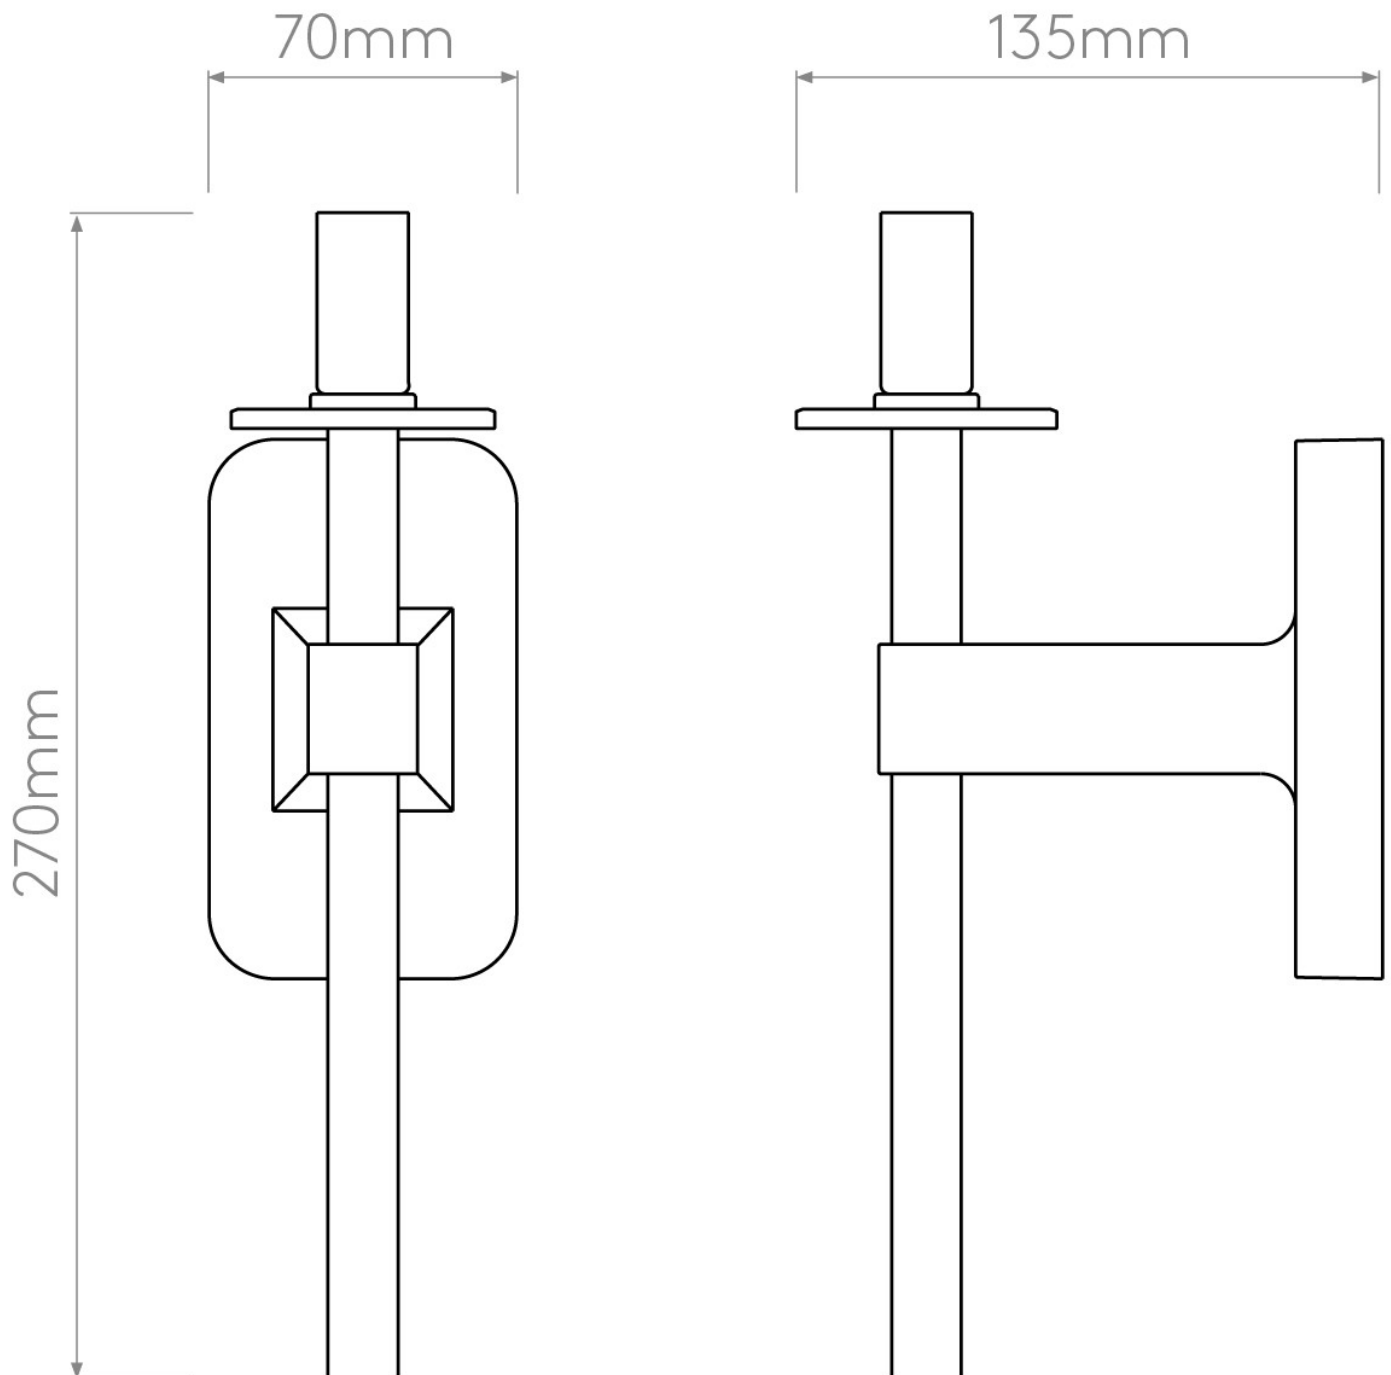

Astro Lighting - Tacoma Single 1429004 & 5036009 - IP44 Matt Black Wall Light with Opal Reed Glass Shade

CONTACT