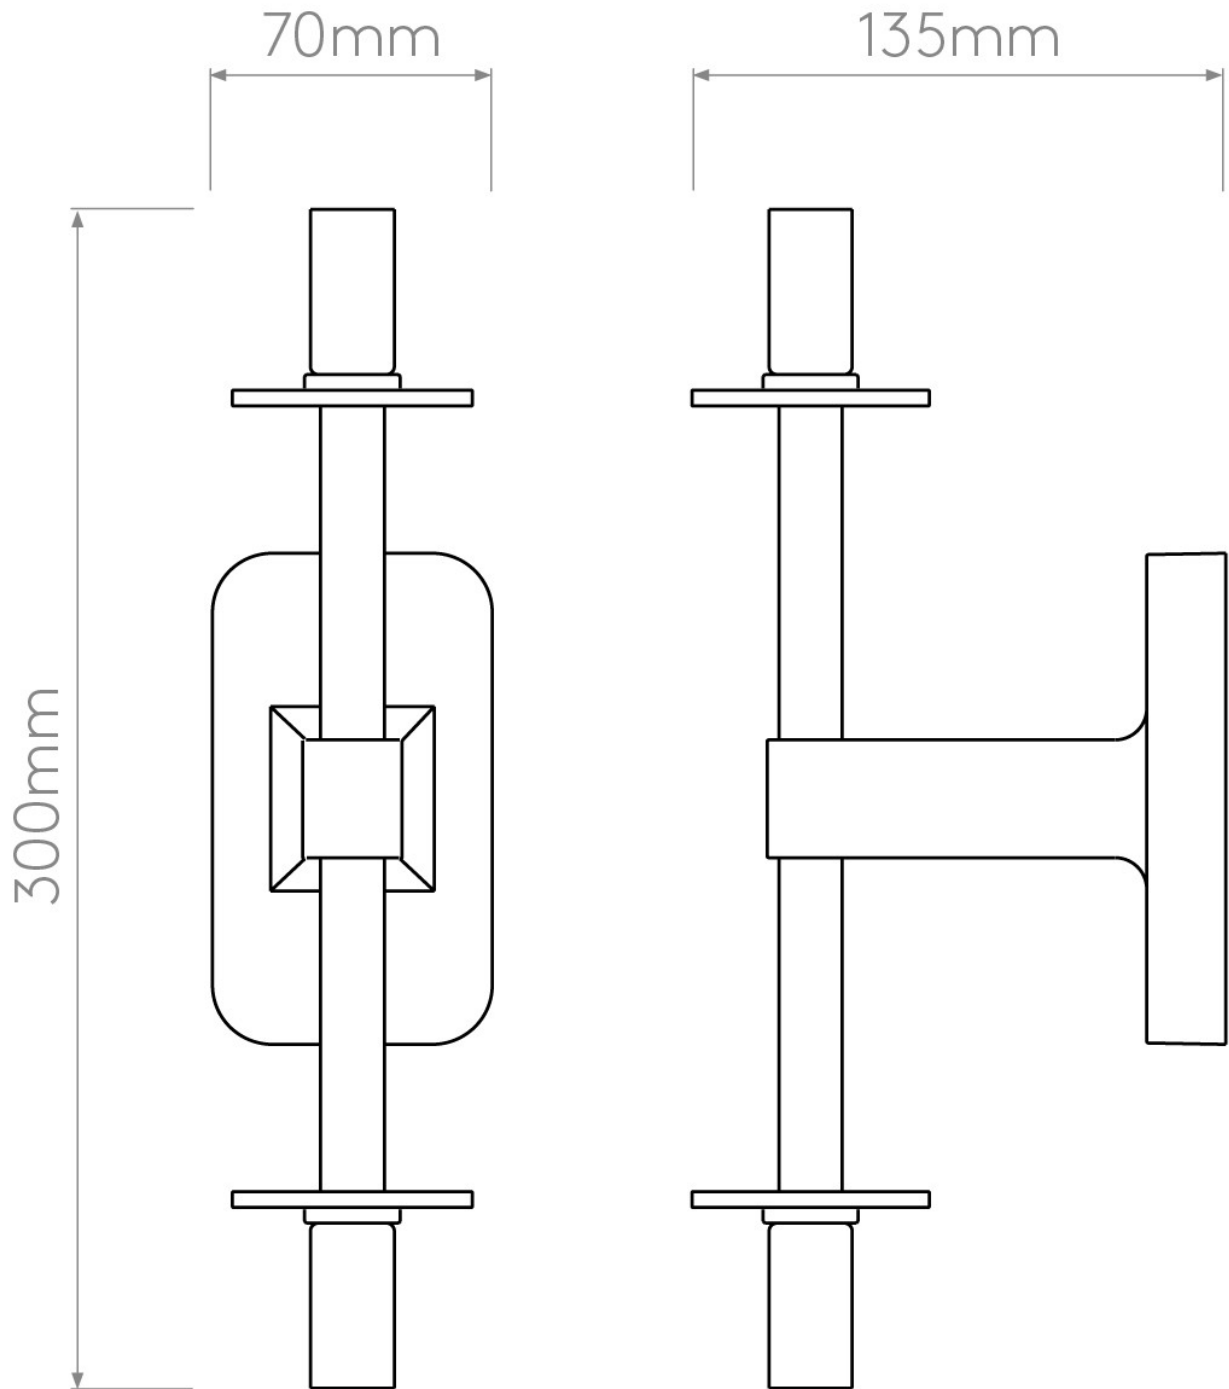

Astro Lighting - Tacoma Twin 1429002 & 5036009 - IP44 Polished Chrome Wall Light with Opal Reed Glass Shades

CONTACT