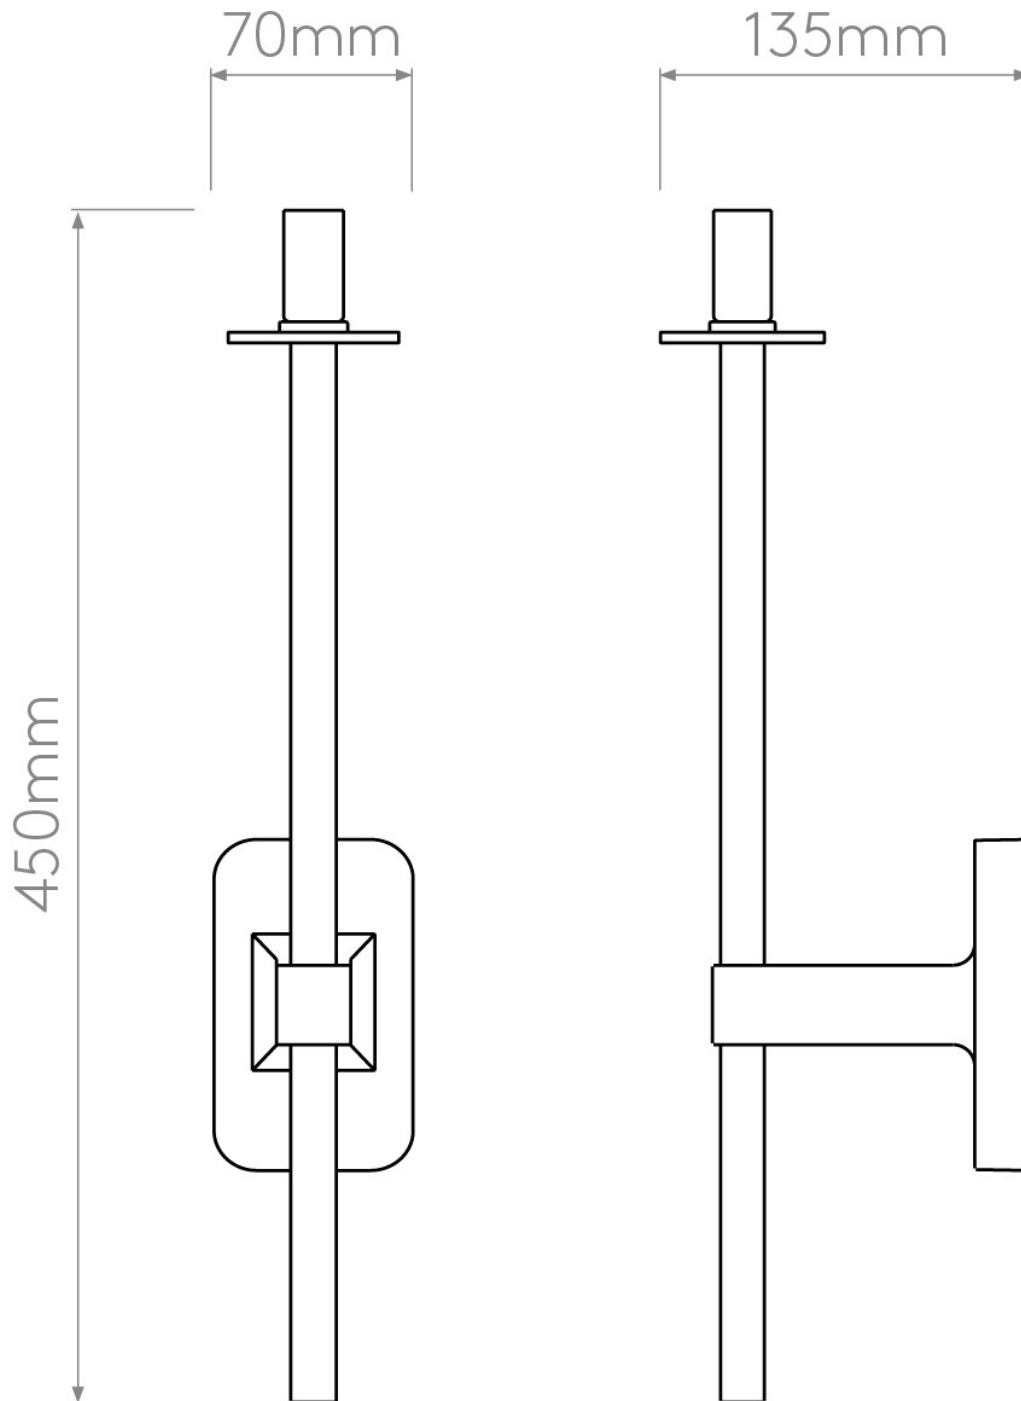

Astro Lighting - Tacoma Single Grande 1429003 & 5036009 - IP44 Polished Chrome Wall Light with Opal Reed Glass Shade