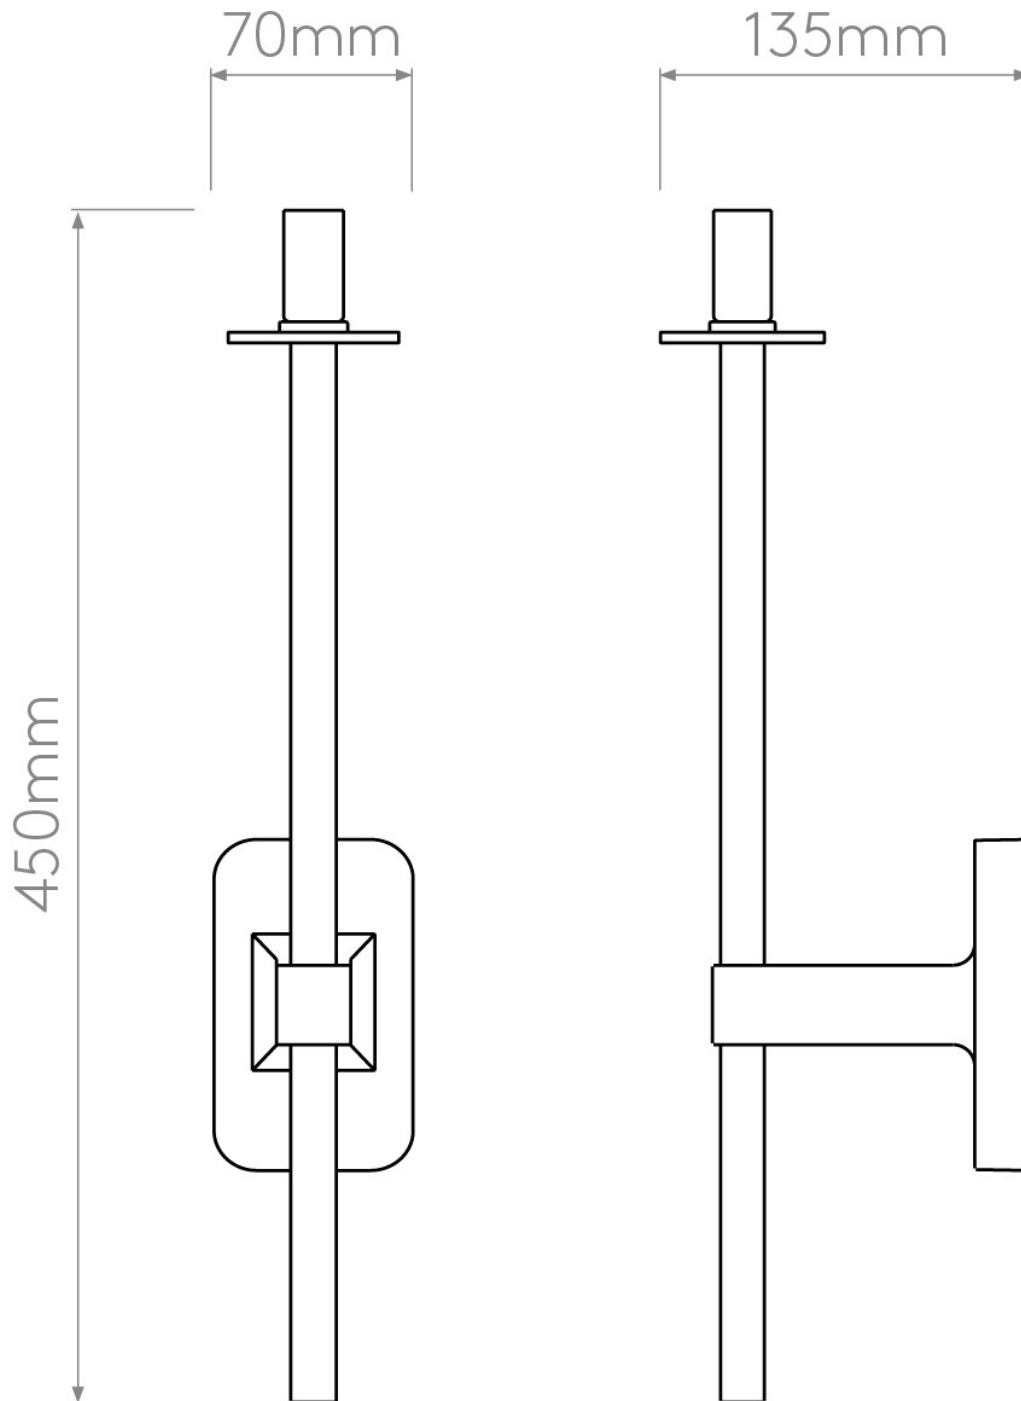

Astro Lighting - Tacoma Single Grande 1429009 & 5036009 - IP44 Antique Brass Wall Light with Opal Reed Glass Shade