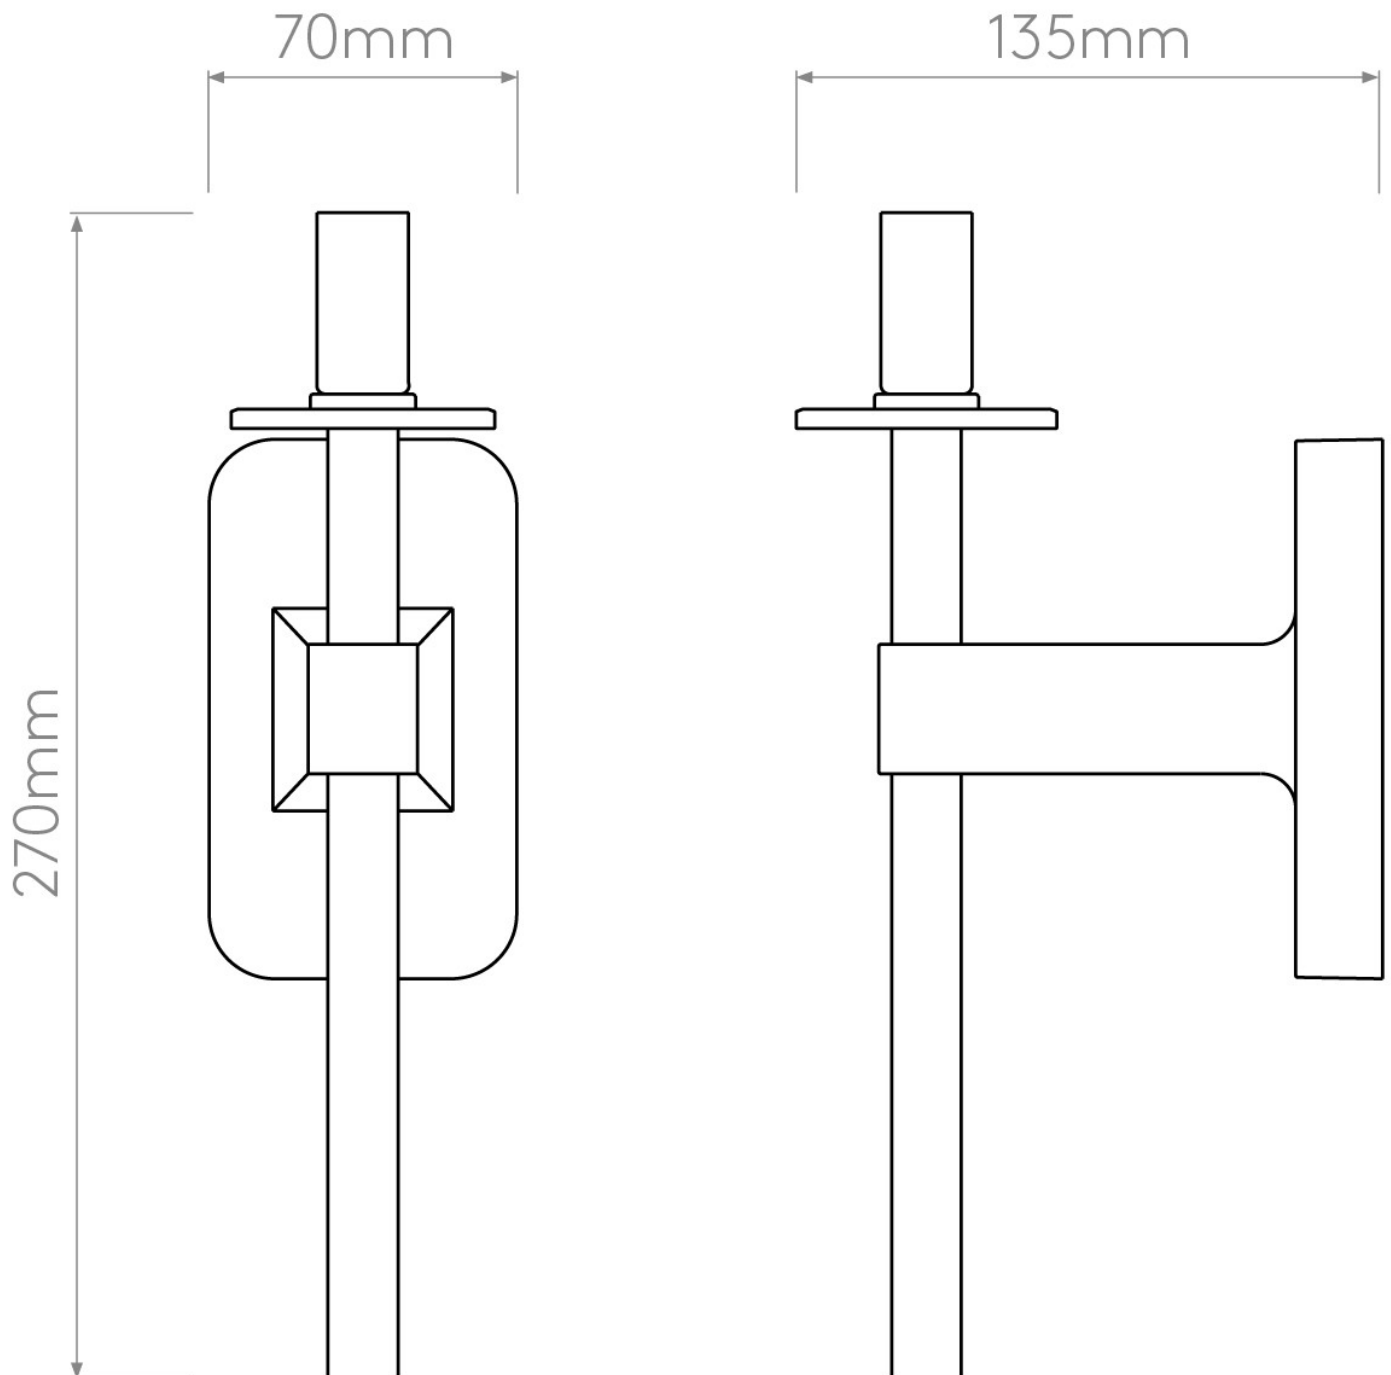

Astro Lighting - Tacoma Single 1429001 & 5036010 - IP44 Polished Chrome Wall Light with Smoked Ribbed Reed Glass Shade

CONTACT