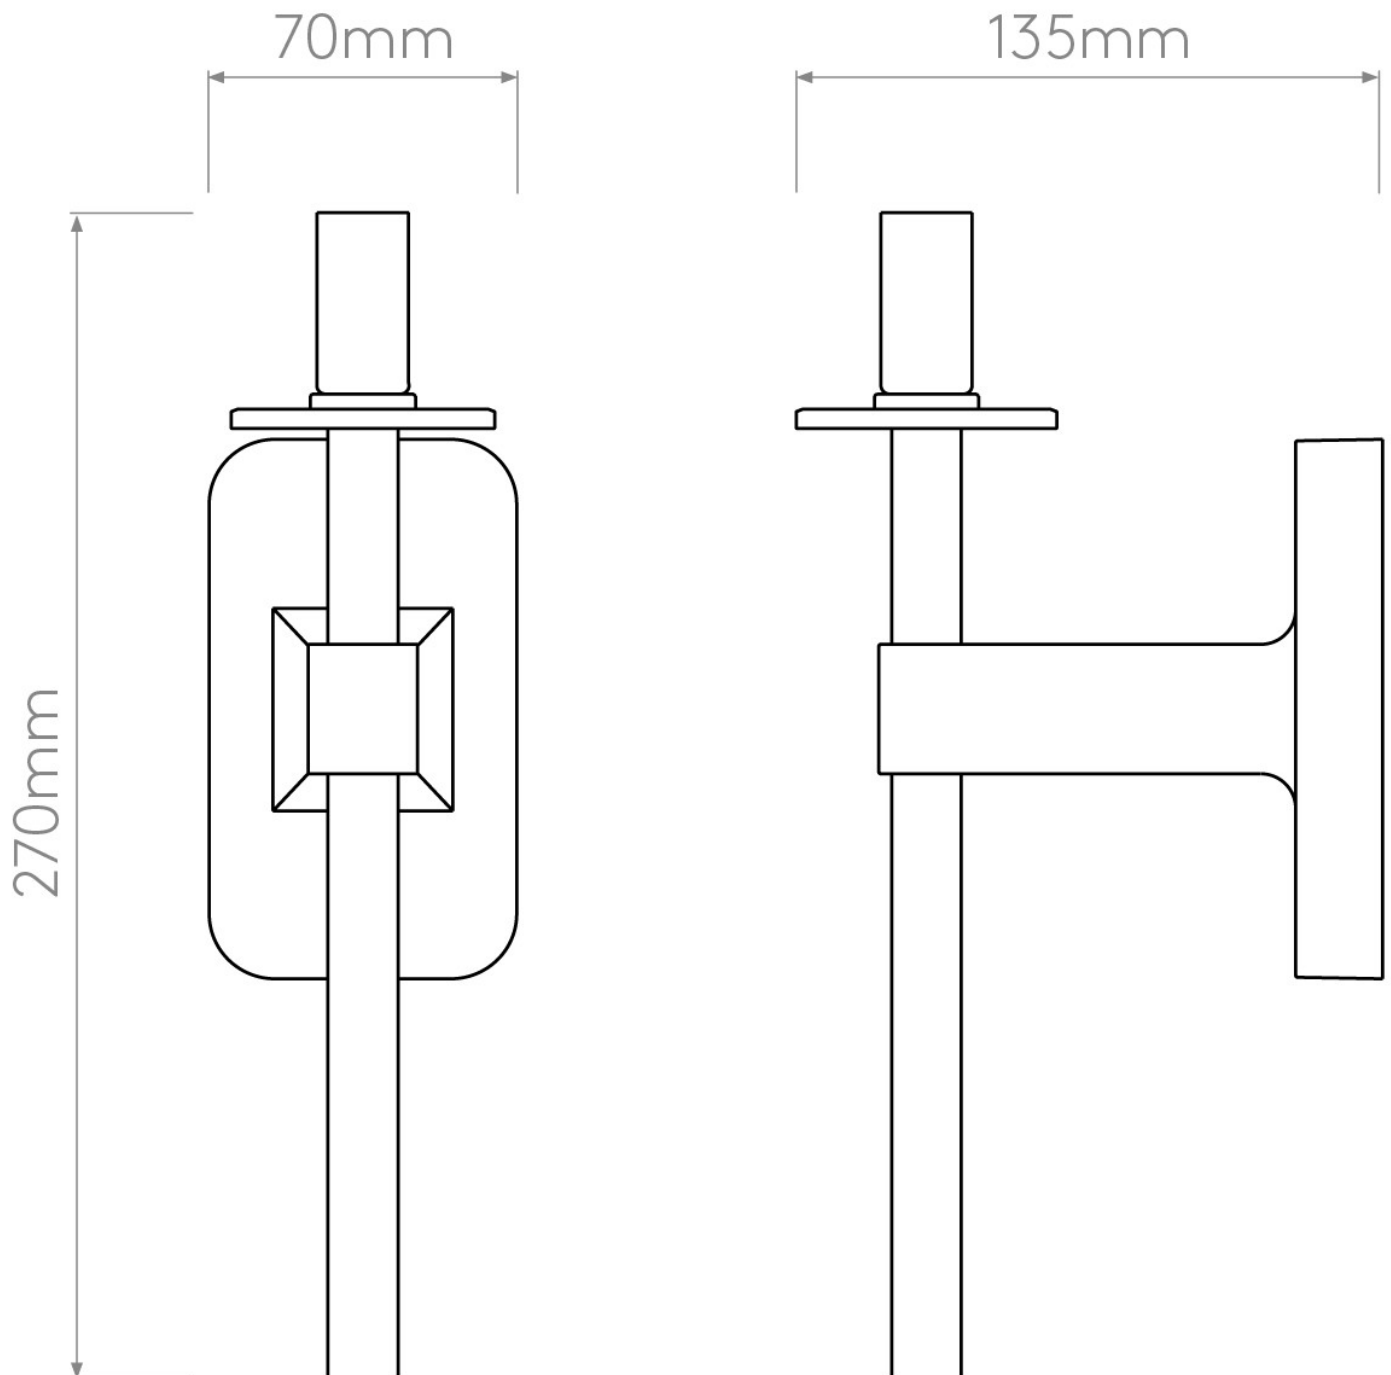

Astro Lighting - Tacoma Single 1429004 & 5036010 - IP44 Matt Black Wall Light with Smoked Ribbed Reed Glass Shade

CONTACT